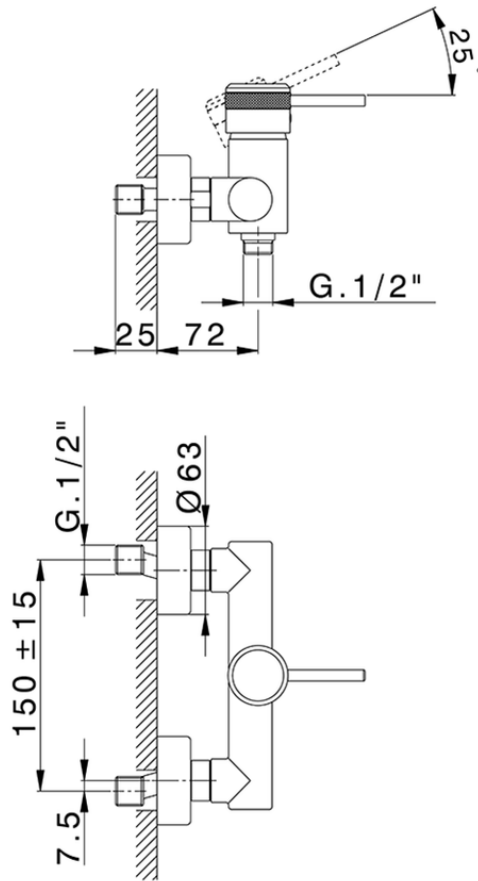

## Single lever shower mixer CHRONOS\_CR000440

CR000440

<https://en.huberitalia.com/single-lever-shower-mixer-chronos-cr000440>

2026-05-25