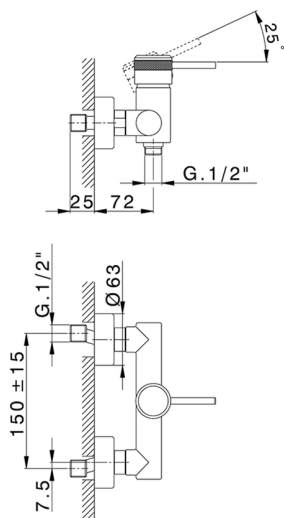

## Single lever shower mixer CHRONOS\_CR000440

MODEL **CR000440**

Single lever shower mixer, without shower set, 1/2" M flexible connection

### CHARACTERISTICS

Cartridge Spare Parts **ZZ95409000**

**35 mm Cartridge**

2026-04-29