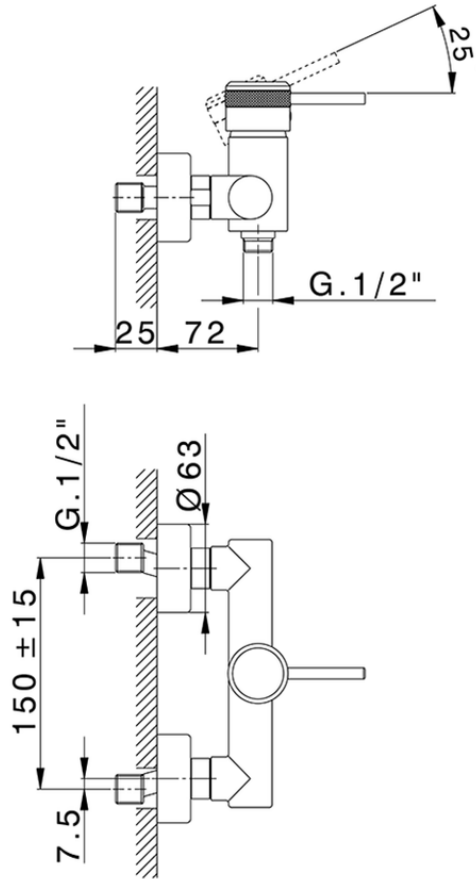

Single lever shower mixer CHRONOS_CR000440

CR000440

<https://en.huberitalia.com/single-lever-shower-mixer-chronos-cr000440>

2026-06-10