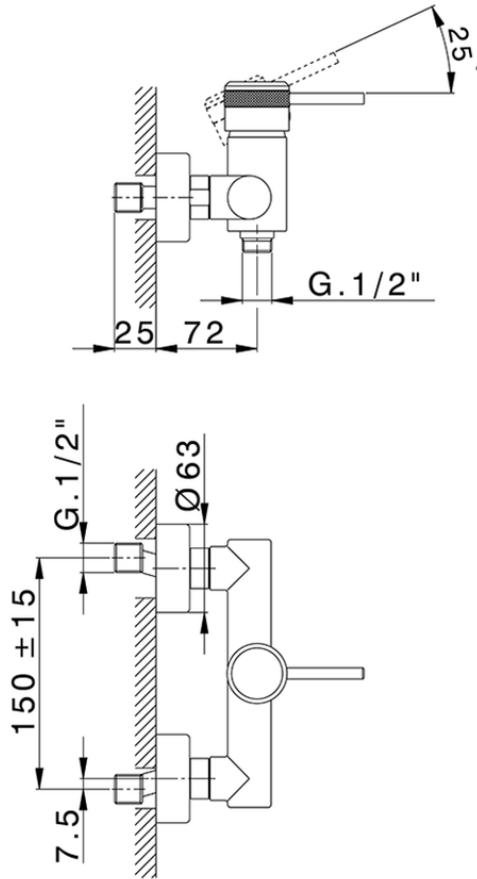

Single lever shower mixer CHRONOS_CR000440

CR000440

<https://en.huberitalia.com/single-lever-shower-mixer-chronos-cr000440>

2026-04-06