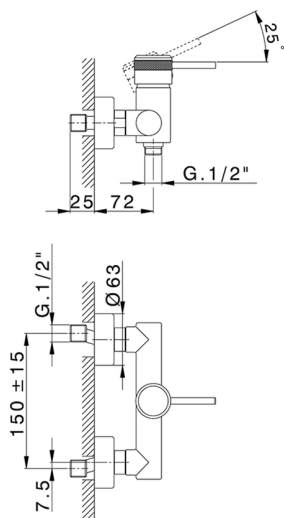

Single lever shower mixer CHRONOS_CR000440

MODEL **CR000440**

Single lever shower mixer, without shower set, 1/2" M flexible connection

AVAILABLE FINISHINGS

-  **21** 21 Chrome
-  **2F** 2F Brushed Nickel
-  **2Q** 2Q Black Titanium

CHARACTERISTICS

Cartridge Spare Parts **ZZ95409000**

35 mm Cartridge

2026-06-10