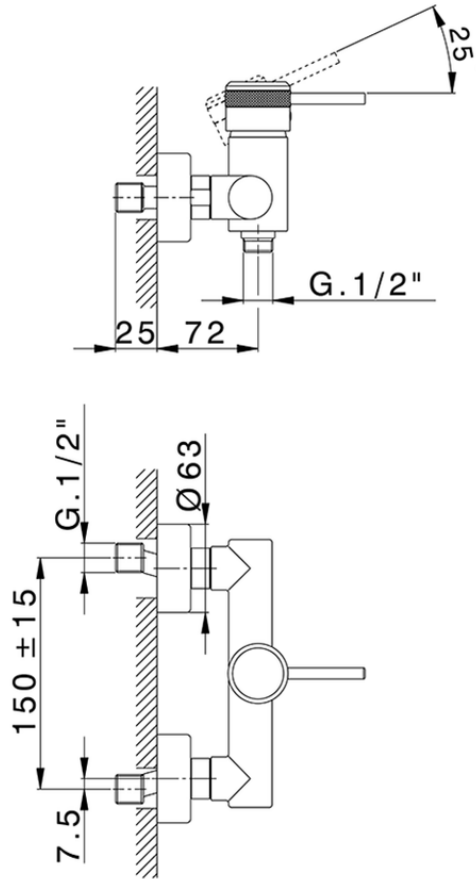

## Single lever shower mixer CHRONOS\_CR000440

CR000440

<https://en.huberitalia.com/single-lever-shower-mixer-chronos-cr000440>

2026-06-10