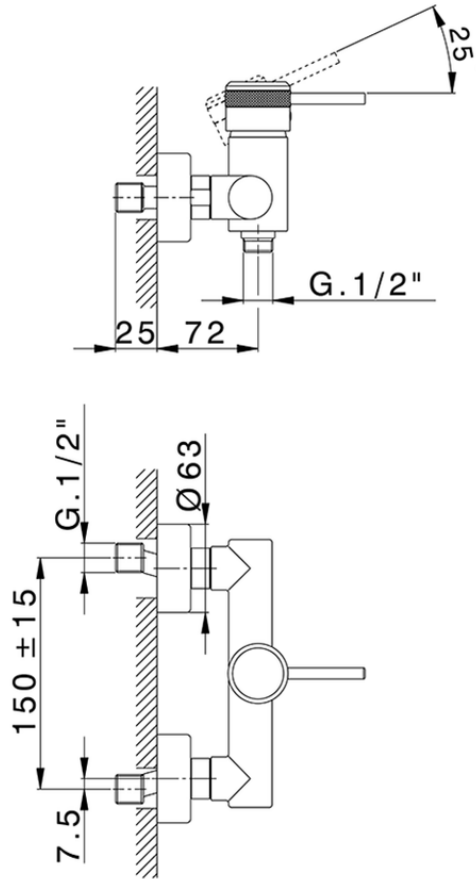

Single lever shower mixer CHRONOS_CR000440

CR000440

<https://en.huberitalia.com/single-lever-shower-mixer-chronos-cr000440>

2026-04-08