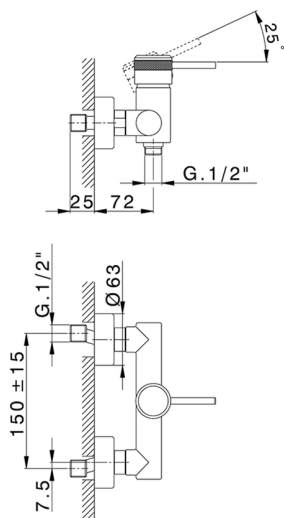

Single lever shower mixer CHRONOS_CR000440

MODEL **CR000440**

Single lever shower mixer, without shower set, 1/2" M flexible connection

AVAILABLE FINISHINGS

-  **21** 21 Chrome
-  **2F** 2F Brushed Nickel
-  **2Q** 2Q Black Titanium

CHARACTERISTICS

Cartridge Spare Parts **ZZ95409000**

35 mm Cartridge

2026-05-01