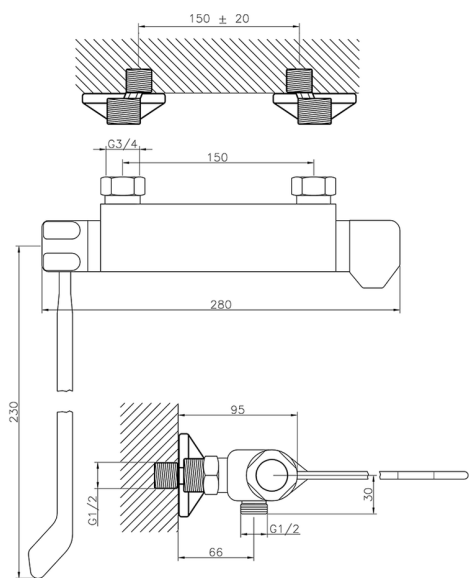

Thermostatic shower mixer COMMUNITY_CLT01020

MODEL **CLT01020**

Thermostatic shower mixer, without shower set, 1/2" M flexible connection, with long lever

AVAILABLE FINISHINGS

CHARACTERISTICS

Cartridge Spare Parts **24.04A.PP**

8x20 Plus P Thermostatic Valve

Thermostatic

The Huber thermostatic is your personal water manager, helping you to handle, control and save water and energy.

2026-04-06