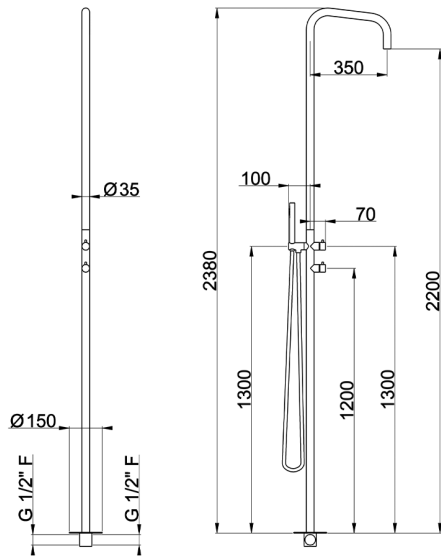

AVAILABLE FINISHINGS

D1 D1 Brushed Inox

CHARACTERISTICS

Cartridge Spare Parts **ZZ9E521000**

25 mm Progressive single-lever cartridge

2024-11-15