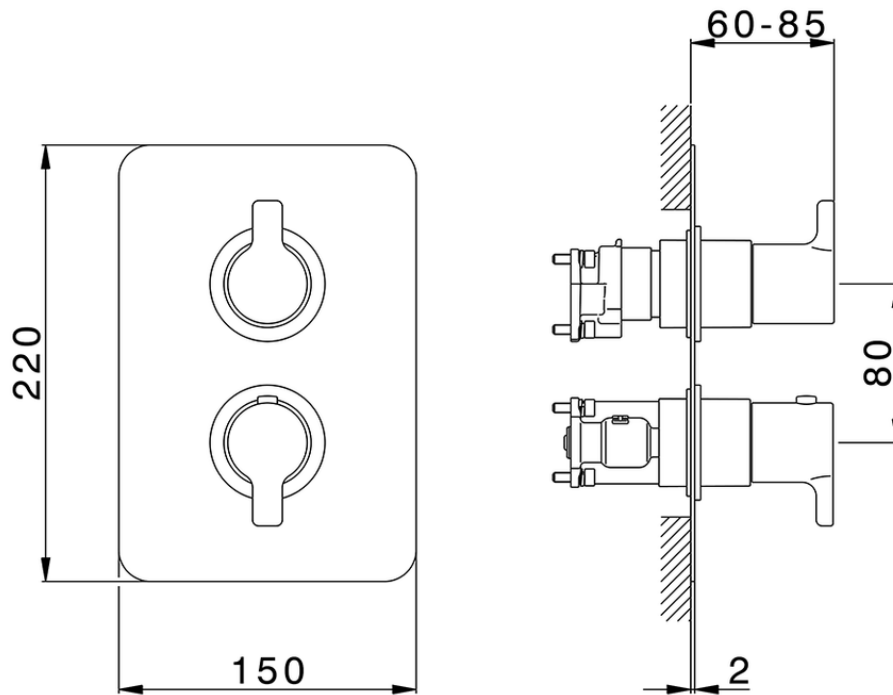

Exposed part for Thermostatic One Box Valve SOFT_SF0BT030

SF0BT030

<https://en.huberitalia.com/exposed-part-for-thermostatic-one-box-valve-soft-sf0bt030>

ZB00B031

<https://en.huberitalia.com/one-box-universal-concealed-part-one-box-zb00b031>

ZB00B030

<https://en.huberitalia.com/one-box-universal-concealed-part-one-box-zb00b030>

2024-11-15