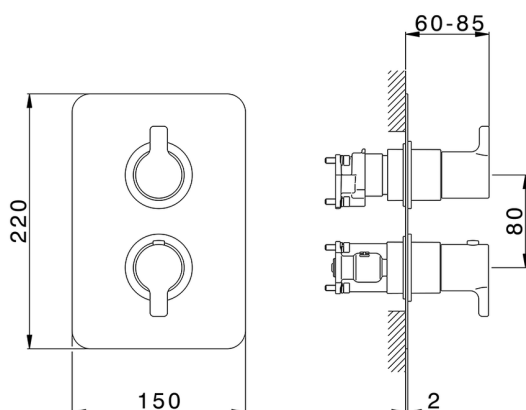

Exposed part for Thermostatic One Box Valve SOFT_SF0BT030

MODEL **SF0BT030**

Exposed part for Thermostatic One Box Valve, with 1-2-3 outlet devia stop, Minimum depth of installation: 67 mm, without concealed part, for items ZB00B030-ZB00B031

AVAILABLE FINISHINGS

CHARACTERISTICS

Cartridge Spare Parts **24.04A.PP**

8x20 Plus P Thermostatic Valve

Installation **Concealed**

Required concealed parts **ZB00B031**
ZB00B030

DeviaStop

The Huber Devia Stop technology allows to adjust the water flow and to direct it to the selected output point (overhead soaker, hand shower, etc).