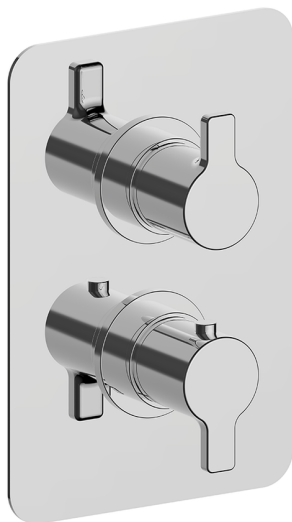

Exposed part for Thermostatic One Box Valve SOFT_SF0BT030

MODEL **SF0BT030**

Exposed part for Thermostatic One Box Valve, with 1-2-3 outlet devia stop, Minimum depth of installation: 67 mm, without concealed part, for items ZB00B030-ZB00B031

AVAILABLE FINISHINGS

CHARACTERISTICS

Cartridge Spare Parts **24.04A.PP**

8x20 Plus P Thermostatic Valve

Installation **Concealed**

Required concealed parts **ZB00B031**
ZB00B030

DeviaStop

The Huber Devia Stop technology allows to adjust the water flow and to direct it to the selected output point (overhead soaker, hand shower, etc).

Thermostatic

The Huber thermostatic is your personal water manager, helping you to handle, control and save water and energy.

One Box Universal Concealed Part ONE BOX_ZB00B031

MODEL **ZB00B031**

One Box Universal Concealed Part, for 1 or 2 or 3 outlet thermostatic or single lever, without trim kit, with noise reducers, with sealing gasket

AVAILABLE FINISHINGS

CHARACTERISTICS

Concealed	1
Installation	Concealed

Thermostatic

The Huber thermostatic is your personal water manager, helping you to handle, control and save water and energy.

One Box Universal Concealed Part ONE BOX_ZB00B030