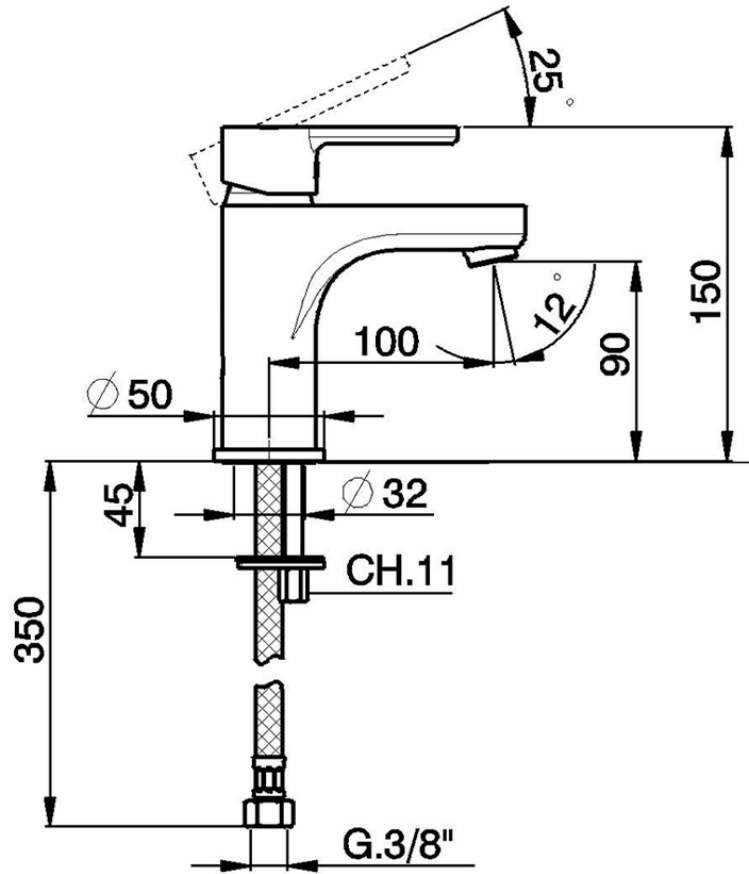

Single lever washbasin mixer " large " EnergySave H2\_H2000505

H2000505

<https://en.huberitalia.com/single-lever-washbasin-mixer-large-energysave-h2-h2000505>

2026-06-13