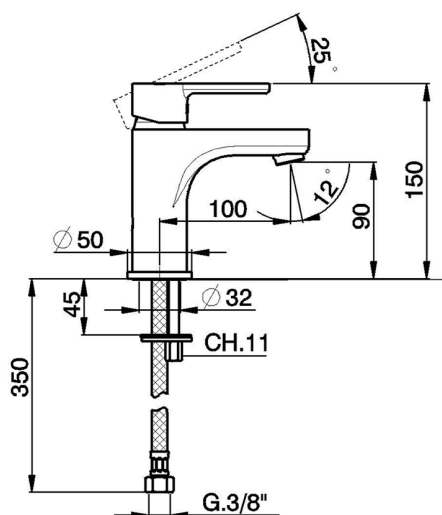

## Single lever washbasin mixer " large " EnergySave H2\_H2000505

MODEL **H2000505**

Single lever washbasin mixer " large " EnergySave, without automatic pop-up waste, G.3/8" stainless steel flexible hoses

AVAILABLE FINISHINGS

CHARACTERISTICS

Cartridge Spare Parts **ZZ96800000**

**35 mm Cartridge**

### DeviaStop

The Huber Devia Stop technology allows to adjust the water flow and to direct it to the selected output point (overhead soaker, hand shower, etc).