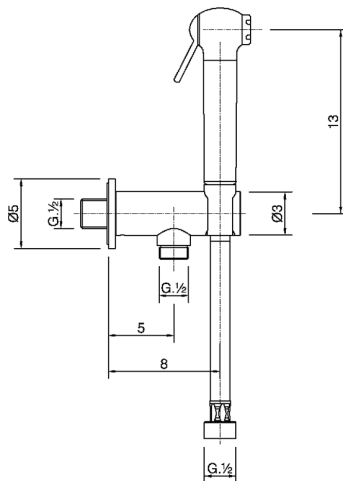

2025-02-11