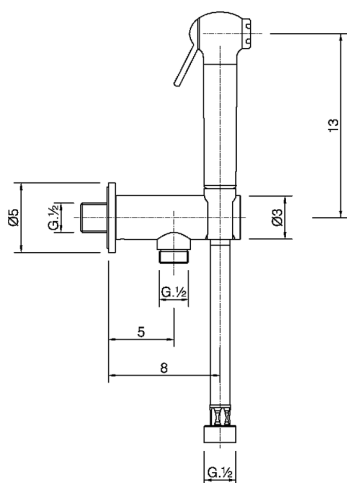

Bidet handshower set HYGENIC SHOWERS_SF007910

MODEL **SF007910**

Bidet handshower set, wall mounted bracket with safety valve, Bidet handshower, 120 cm PVC flexible hose

AVAILABLE FINISHINGS

CHARACTERISTICS

Bidet handshower

2024-12-18