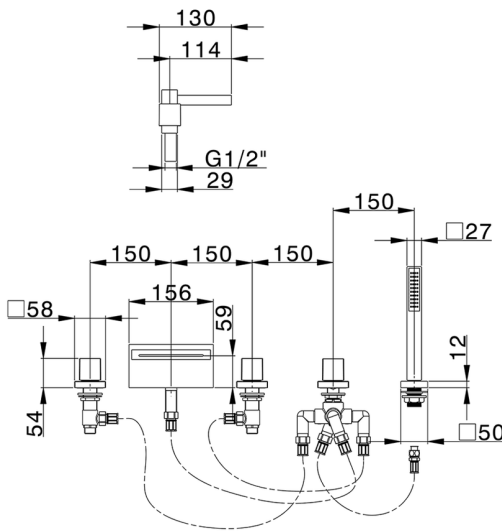

Deck-mounted 5-hole bath mixer NUOVA EGO_NE000260

MODEL **NE000260**

Deck-mounted 5-hole bath mixer, 2-outlet diverter, ABS 27x27mm one spray minimalist square handshower, 150 cm Pull-out flexible hose

AVAILABLE FINISHINGS

-  **21** 21 Chrome
-  **2F** 2F Brushed Nickel
-  **40** 40 Matt Black
-  **4Q** 4Q Matt White

CHARACTERISTICS

2024-12-22