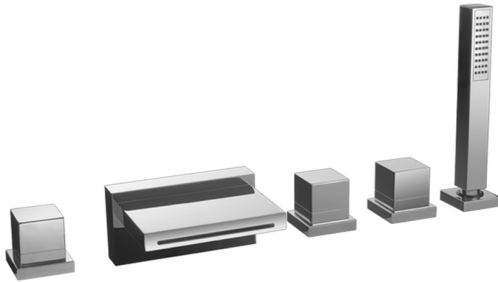

Deck-mounted 5-hole bath mixer NUOVA EGO_NE000260

MODEL **NE000260**

Deck-mounted 5-hole bath mixer, 2-outlet diverter, ABS 27x27mm one spray minimalist square handshower, 150 cm Pull-out flexible hose

AVAILABLE FINISHINGS

-  **21** 21 Chrome
-  **2F** 2F Brushed Nickel
-  **40** 40 Matt Black
-  **4Q** 4Q Matt White

CHARACTERISTICS

2024-12-22