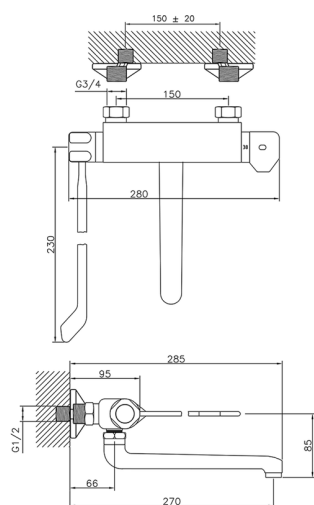

Thermostatic

The Huber thermostatic is your personal water manager, helping you to handle, control and save water and energy.

2026-05-26