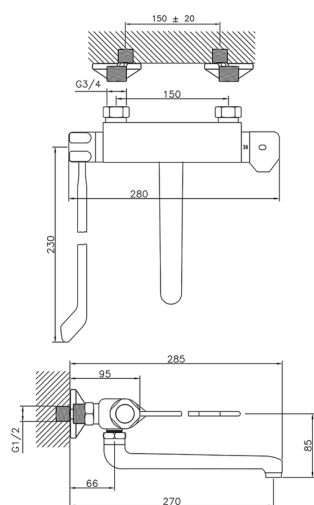

## Wall mounted Thermostatic sink mixer **COMMUNITY\_CLT70030**

MODEL **CLT70030**

Wall mounted Thermostatic sink mixer,swivel spout,with long lever

AVAILABLE FINISHINGS

**21** 21 Chrome

CHARACTERISTICS

Cartridge Spare Parts **24.04A.PP**

**8x20 Plus P Thermostatic Valve**