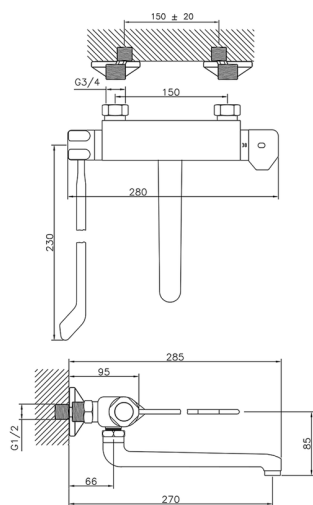

## Wall mounted Thermostatic sink mixer **COMMUNITY\_CLT70030**

MODEL **CLT70030**

Wall mounted Thermostatic sink mixer, swivel spout, with long lever

AVAILABLE FINISHINGS

CHARACTERISTICS

Cartridge Spare Parts **24.04A.PP**

**8x20 Plus P Thermostatic Valve**