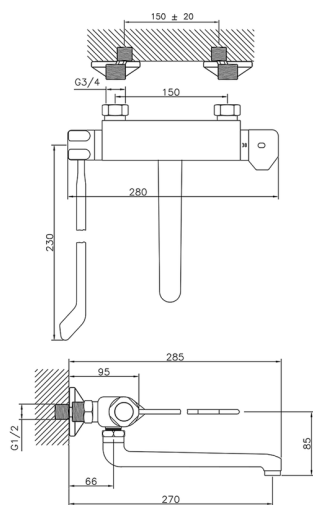

Thermostatic

The Huber thermostatic is your personal water manager, helping you to handle, control and save water and energy.

2026-05-02