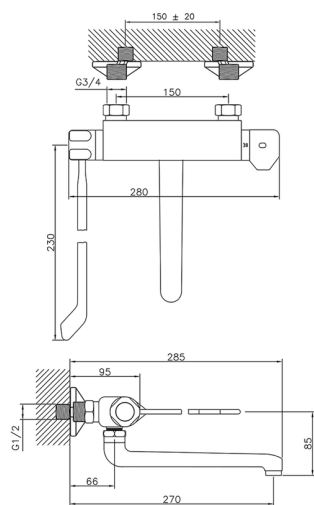

Thermostatic

The Huber thermostatic is your personal water manager, helping you to handle, control and save water and energy.

2026-06-26