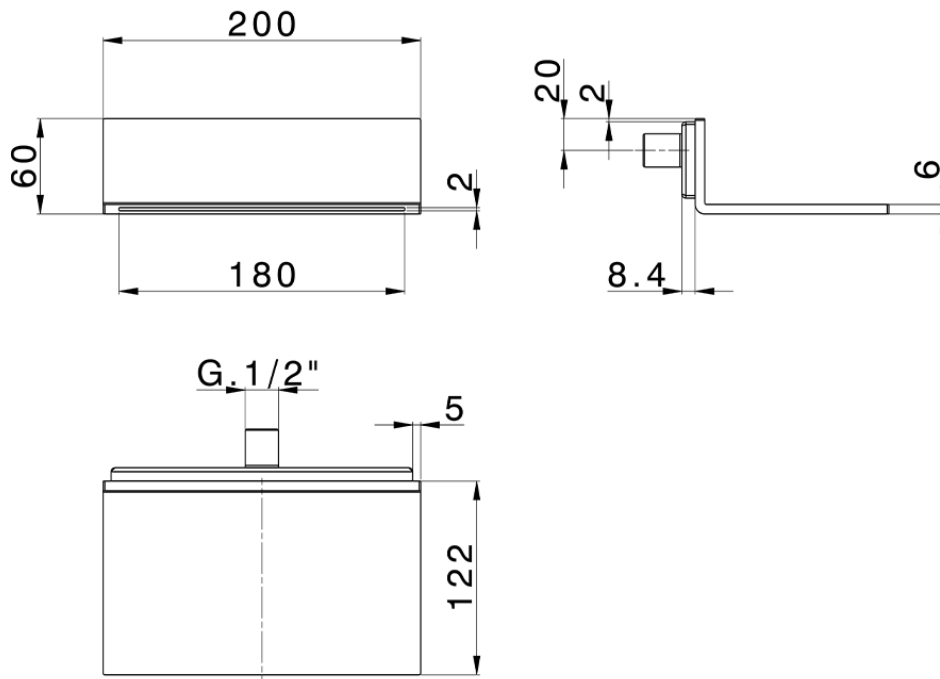

Wall-mounted "L" shaped spout ZEN_ZS129090

ZS129090

<https://en.huberitalia.com/wall-mounted-l-shaped-spout-zen-zs129090>

2025-04-24