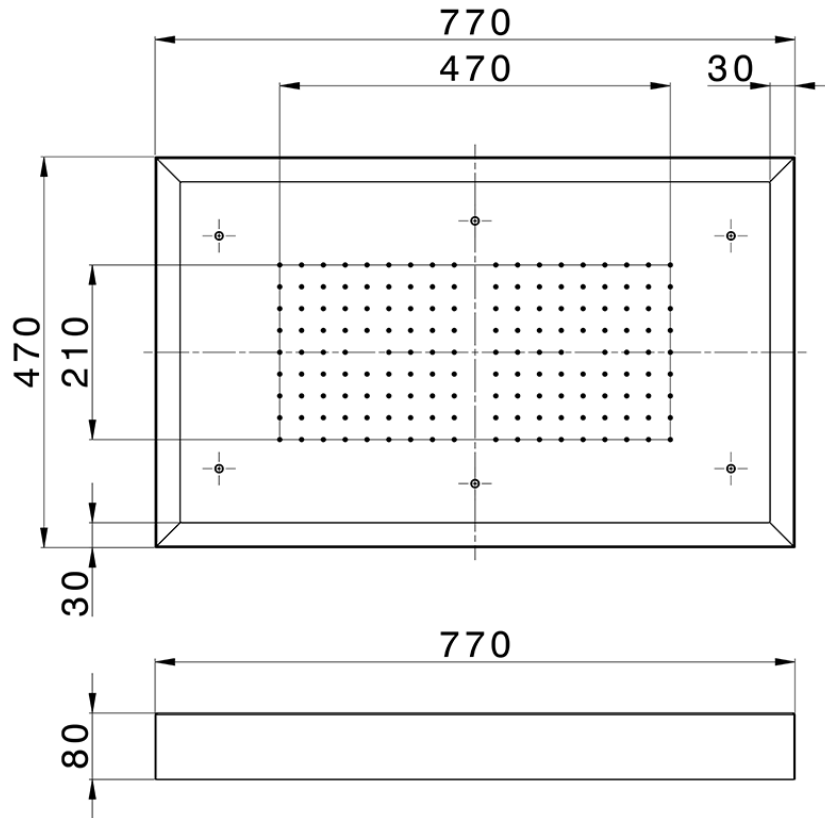

770x470 mm Chromotherapy Ceiling showerhead ZEN_ZS1C0150

ZS1C0150

<https://en.huberitalia.com/770x470-mm-chromotherapy-ceiling-showerhead-zen-zs1c0150>

2026-06-05