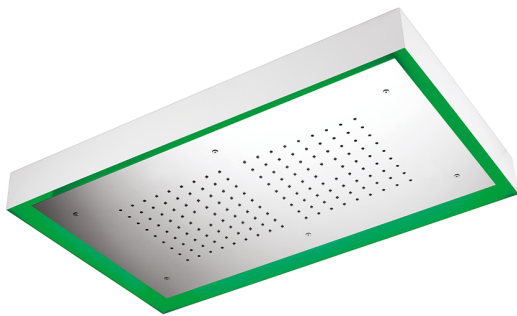

770x470 mm Chromotherapy Ceiling showerhead ZEN_ZS1C0150

MODEL **ZS1C0150**

770x470 mm Chromotherapy Ceiling showerhead, with white cover, rain, chromotherapy functions, wireless control, Stainless Steel AISI 304

AVAILABLE FINISHINGS

-  **D1** D1 Brushed Inox
-  **40** 40 Matt Black
-  **4Q** 4Q Matt White
-  **D2** D2 Polished Inox

CHARACTERISTICS

2026-06-15