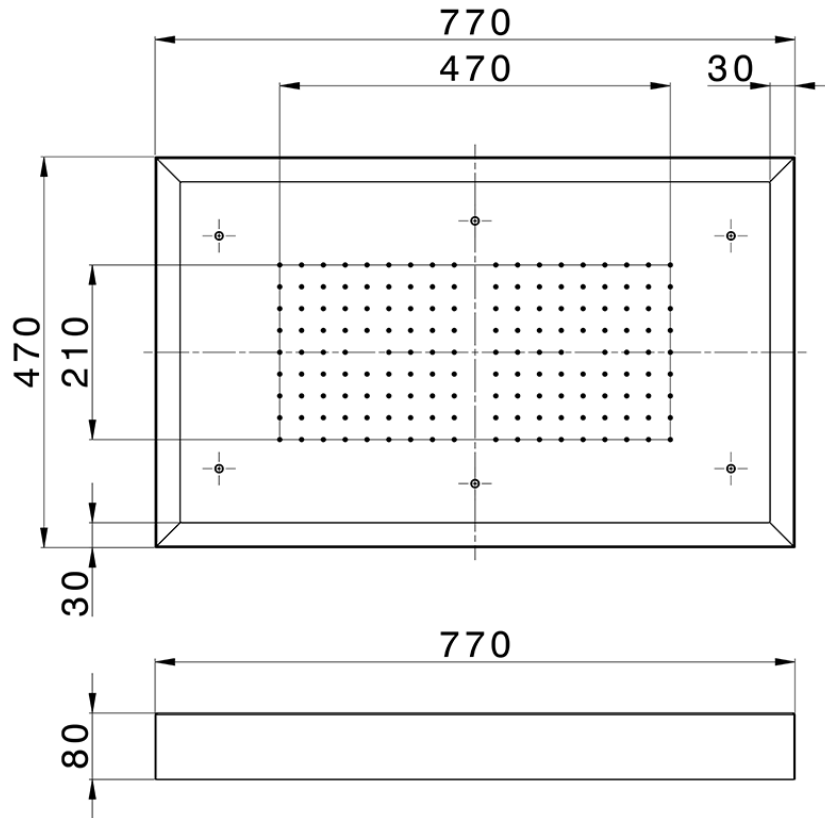

770x470 mm Chromotherapy Ceiling showerhead ZEN_ZS1C0150

ZS1C0150

<https://en.huberitalia.com/770x470-mm-chromotherapy-ceiling-showerhead-zen-zs1c0150>

2026-04-08