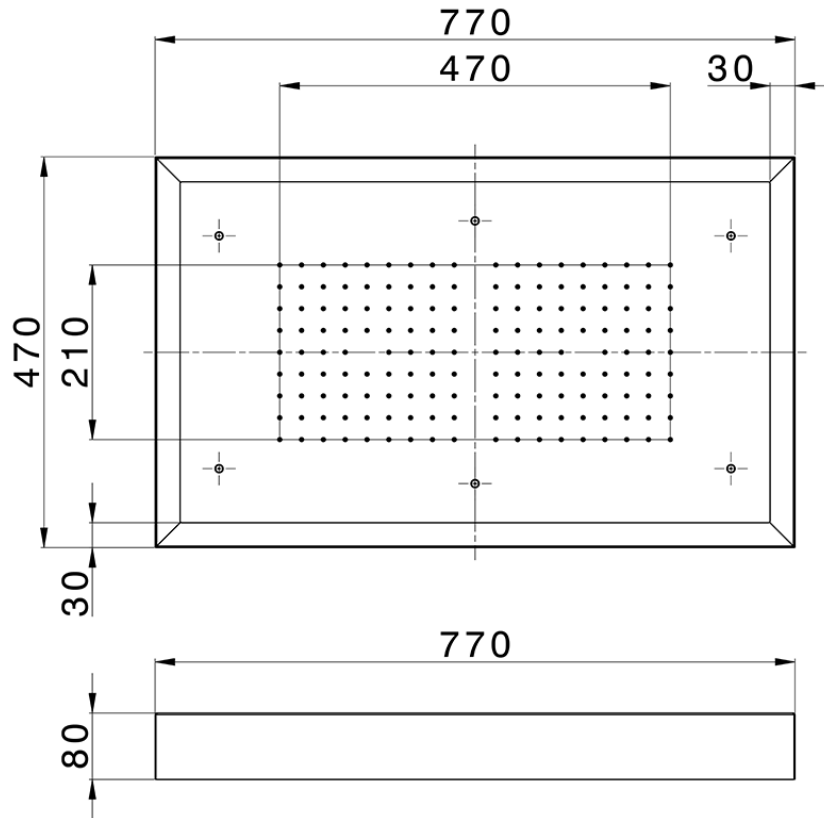

770x470 mm Chromotherapy Ceiling showerhead ZEN_ZS1C0150

ZS1C0150

<https://en.huberitalia.com/770x470-mm-chromotherapy-ceiling-showerhead-zen-zs1c0150>

2026-05-16