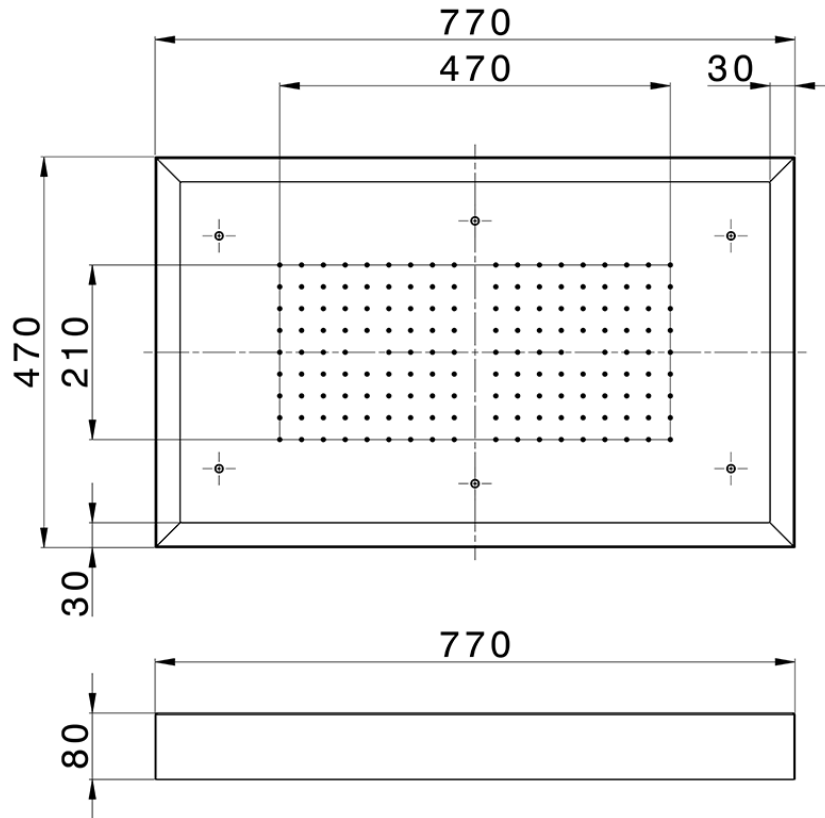

## 770x470 mm Chromotherapy Ceiling showerhead ZEN\_ZS1C0150

ZS1C0150

<https://en.huberitalia.com/770x470-mm-chromotherapy-ceiling-showerhead-zen-zs1c0150>

2026-06-26