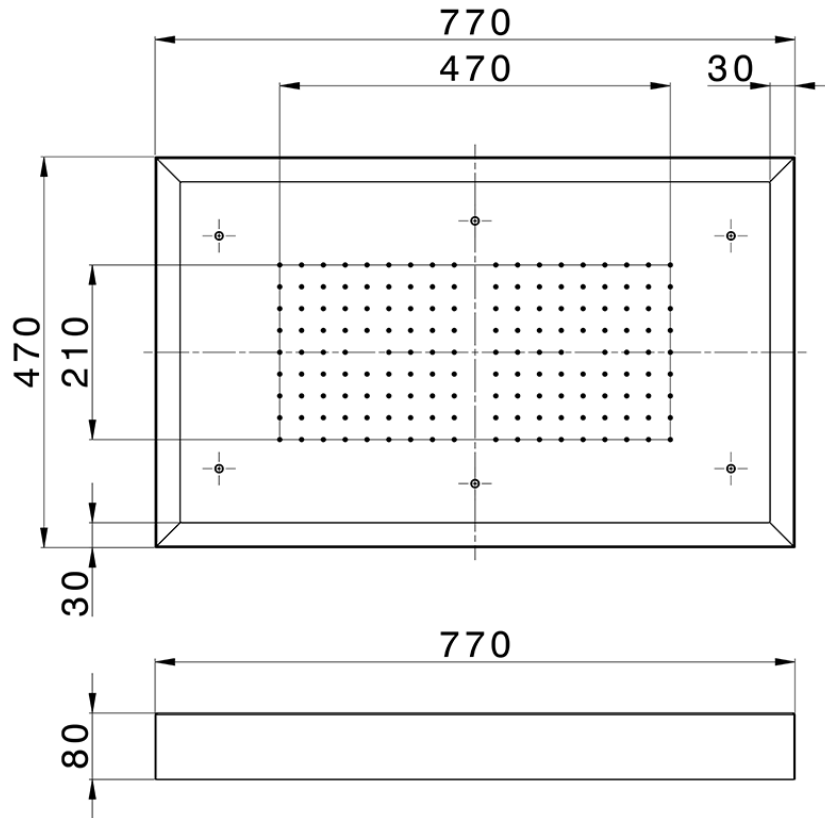

770x470 mm Chromotherapy Ceiling showerhead ZEN_ZS1C0150

ZS1C0150

<https://en.huberitalia.com/770x470-mm-chromotherapy-ceiling-showerhead-zen-zs1c0150>

2026-04-09