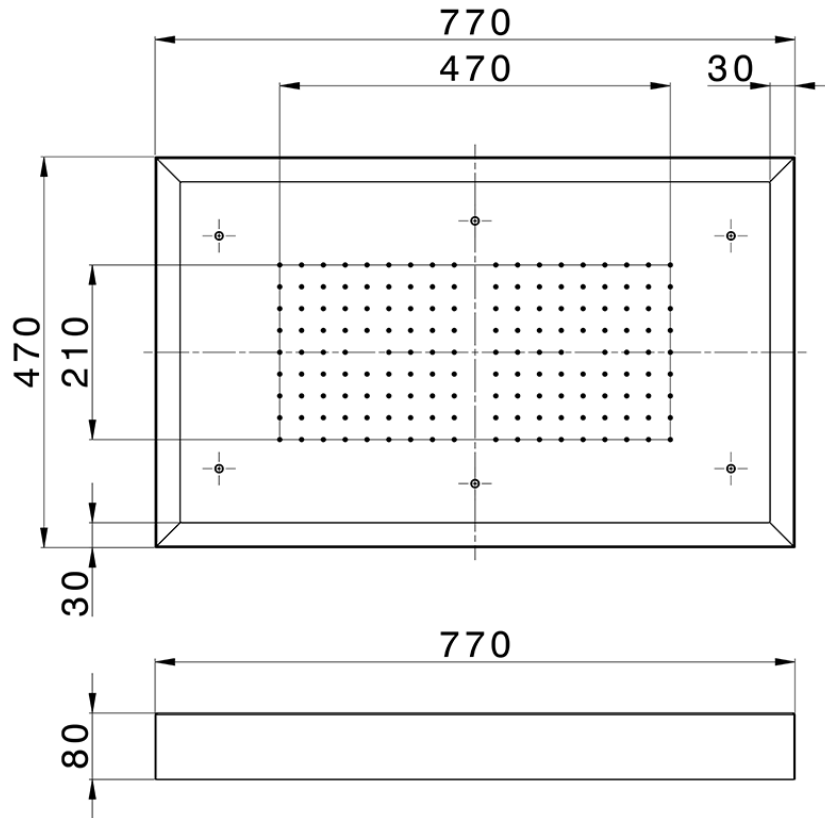

770x470 mm Chromotherapy Ceiling showerhead ZEN_ZS1C0150

ZS1C0150

<https://en.huberitalia.com/770x470-mm-chromotherapy-ceiling-showerhead-zen-zs1c0150>

2026-06-26