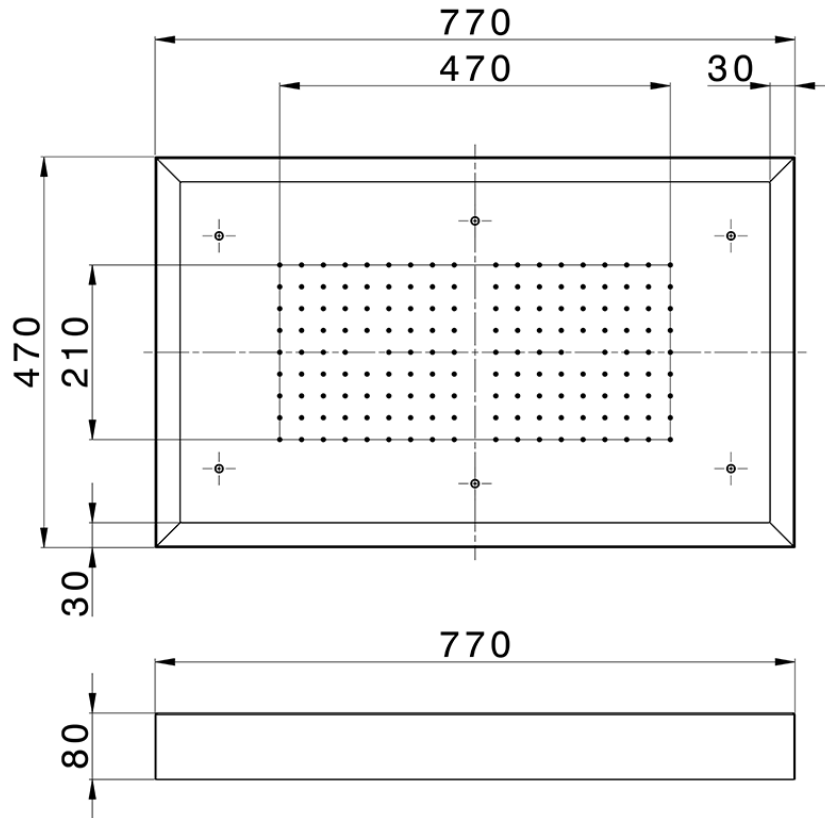

770x470 mm Chromotherapy Ceiling showerhead ZEN_ZS1C0150

ZS1C0150

<https://en.huberitalia.com/770x470-mm-chromotherapy-ceiling-showerhead-zen-zs1c0150>

2026-05-16