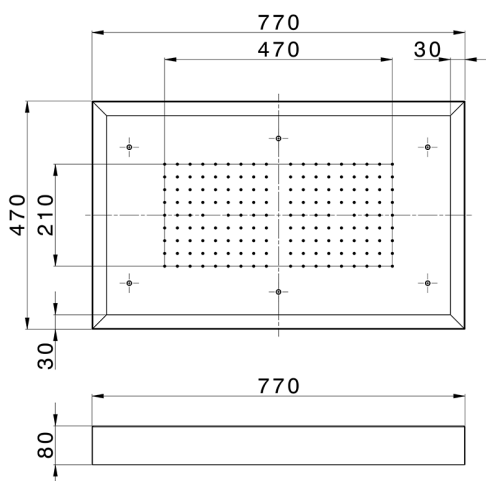

770x470 mm Chromotherapy Ceiling showerhead ZEN_ZS1C0150

MODEL **ZS1C0150**

770x470 mm Chromotherapy Ceiling showerhead, with white cover, rain, chromotherapy functions, wireless control, Stainless Steel AISI 304

AVAILABLE FINISHINGS

- **D1** D1 Brushed Inox
- **40** 40 Matt Black
- **4Q** 4Q Matt White
- **D2** D2 Polished Inox

CHARACTERISTICS

2026-05-16