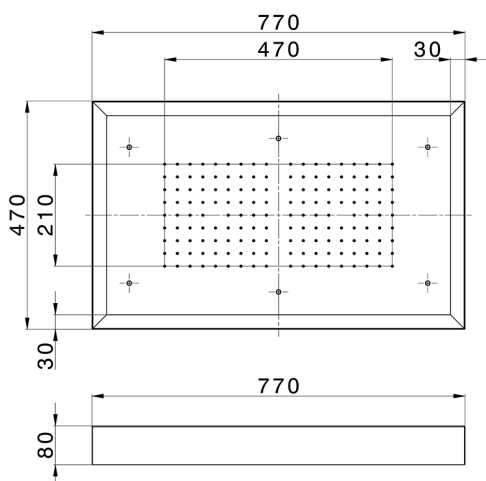

770x470 mm Chromotherapy Ceiling showerhead ZEN_ZS1C0150

MODEL **ZS1C0150**

770x470 mm Chromotherapy Ceiling showerhead, with white cover, rain, chromotherapy functions, wireless control, Stainless Steel AISI 304

AVAILABLE FINISHINGS

- **D1** D1 Brushed Inox
- **40** 40 Matt Black
- **4Q** 4Q Matt White
- **D2** D2 Polished Inox

CHARACTERISTICS

2026-06-28