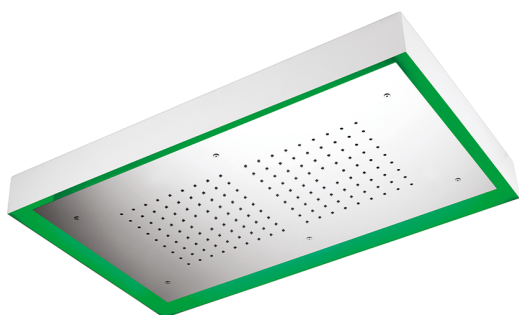

770x470 mm Chromotherapy Ceiling showerhead ZEN_ZS1C0150

MODEL **ZS1C0150**

770x470 mm Chromotherapy Ceiling showerhead, with white cover, rain, chromotherapy functions, wireless control, Stainless Steel AISI 304

AVAILABLE FINISHINGS

-  **D1** D1 Brushed Inox
-  **40** 40 Matt Black
-  **4Q** 4Q Matt White
-  **D2** D2 Polished Inox

CHARACTERISTICS

2026-05-16