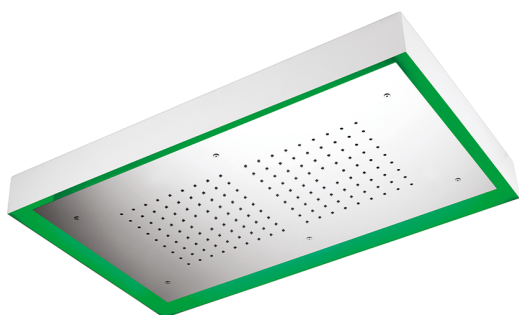

**770x470 mm Chromotherapy Ceiling showerhead ZEN\_ZS1C0150**

MODEL **ZS1C0150**

770x470 mm Chromotherapy Ceiling showerhead, with white cover, rain, chromotherapy functions, wireless control, Stainless Steel AISI 304

AVAILABLE FINISHINGS

-  **D1** D1 Brushed Inox
-  **40** 40 Matt Black
-  **4Q** 4Q Matt White
-  **D2** D2 Polished Inox

CHARACTERISTICS

2026-06-28