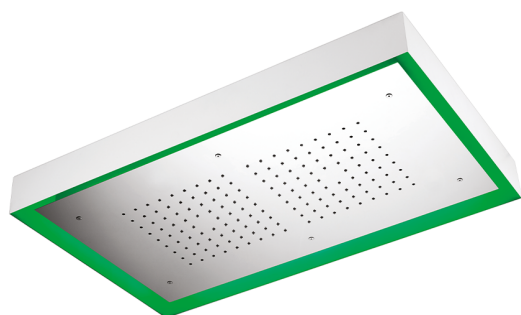

770x470 mm Chromotherapy Ceiling showerhead ZEN_ZS1C0150

MODEL **ZS1C0150**

770x470 mm Chromotherapy Ceiling showerhead, with white cover, rain, chromotherapy functions, wireless control, Stainless Steel AISI 304

AVAILABLE FINISHINGS

- **D1** D1 Brushed Inox
- **40** 40 Matt Black
- **4Q** 4Q Matt White
- **D2** D2 Polished Inox

CHARACTERISTICS

2026-06-06