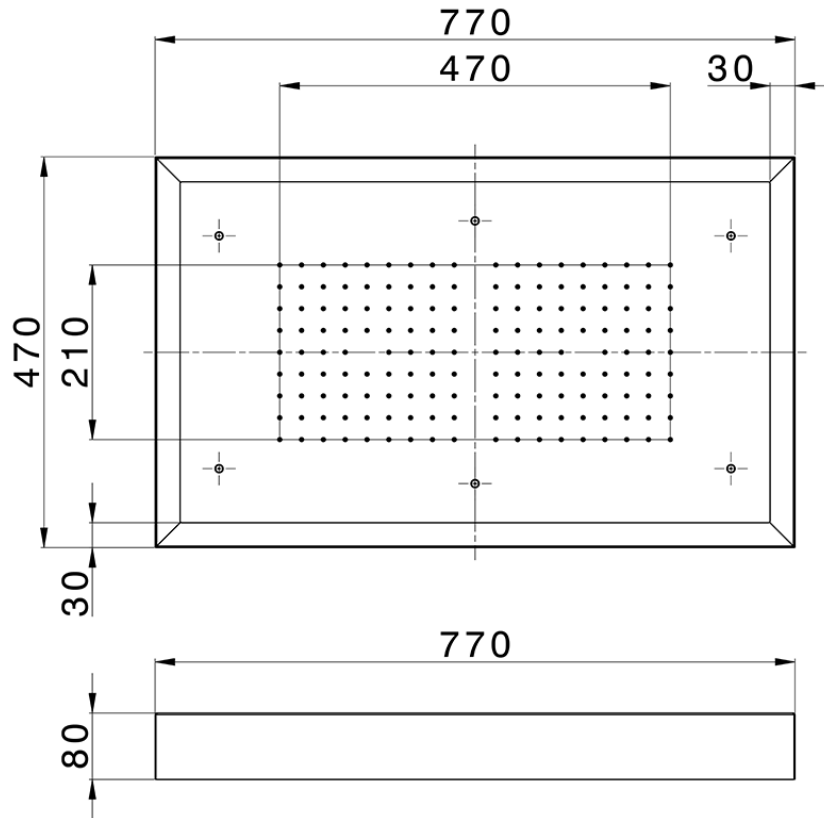

770x470 mm Chromotherapy Ceiling showerhead ZEN_ZS1C0150

ZS1C0150

<https://en.huberitalia.com/770x470-mm-chromotherapy-ceiling-showerhead-zen-zs1c0150>

2026-04-06