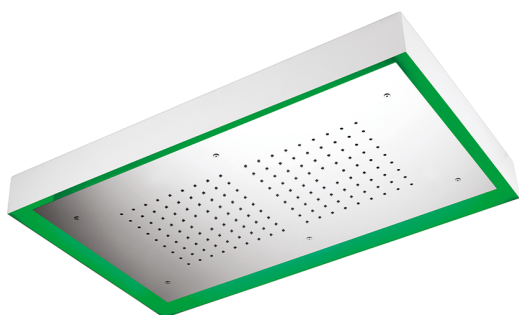

770x470 mm Chromotherapy Ceiling showerhead ZEN_ZS1C0150

MODEL **ZS1C0150**

770x470 mm Chromotherapy Ceiling showerhead, with white cover, rain, chromotherapy functions, wireless control, Stainless Steel AISI 304

AVAILABLE FINISHINGS

-  **D1** D1 Brushed Inox
-  **40** 40 Matt Black
-  **4Q** 4Q Matt White
-  **D2** D2 Polished Inox

CHARACTERISTICS

2026-06-26