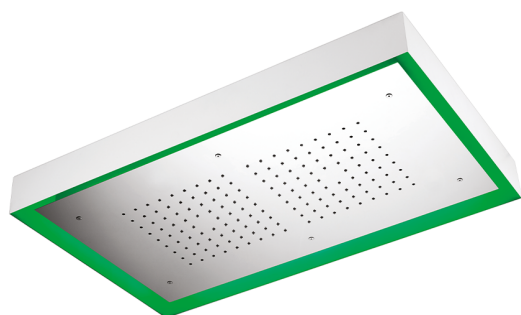

770x470 mm Chromotherapy Ceiling showerhead ZEN_ZS1C0150

MODEL **ZS1C0150**

770x470 mm Chromotherapy Ceiling showerhead, with white cover, rain, chromotherapy functions, wireless control, Stainless Steel AISI 304

AVAILABLE FINISHINGS

-  **D1** D1 Brushed Inox
-  **40** 40 Matt Black
-  **4Q** 4Q Matt White
-  **D2** D2 Polished Inox

CHARACTERISTICS

2026-06-06