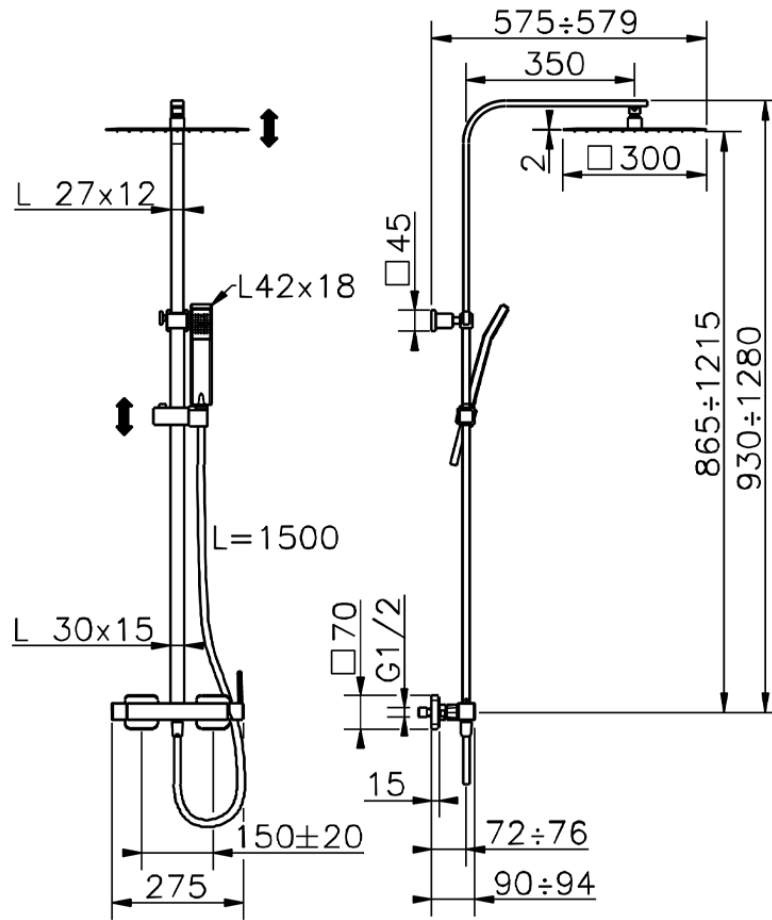

2-function single lever shower set NUOVA EGO_QT0R4032

QT0R4032

<https://en.huberitalia.com/2-function-single-lever-shower-set-nuova-ego-qt0r4032>

2026-04-05