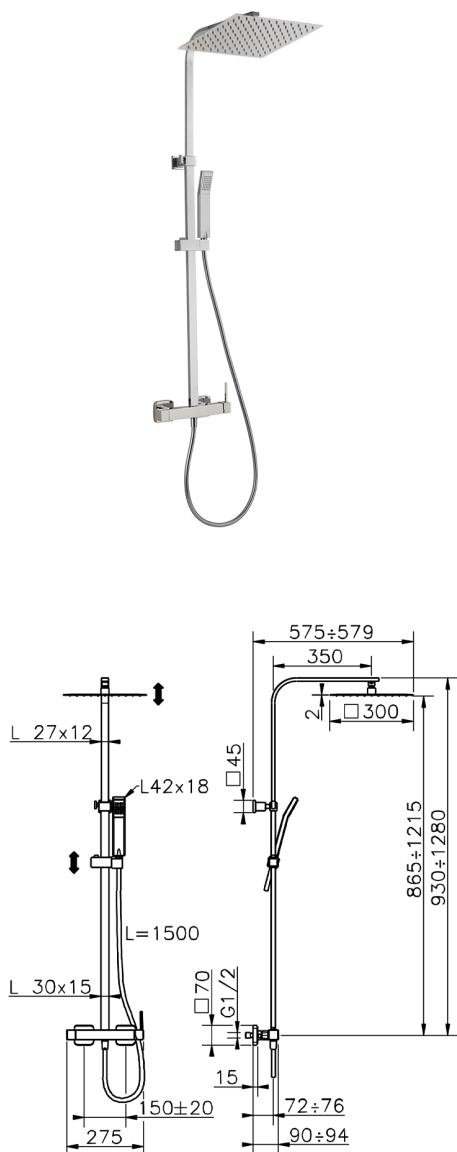

2-function single lever shower set NUOVA EGO_QT0R4032

MODEL **QT0R4032**

2-function single lever shower set, 2-outlet deviator, adjustable riser column, sliding shower bracket, 42x18 mm ABS Quad one spray handshower, 300x300 mm INOX square showerhead 2 mm thick, 150 cm smooth SILVERFLEX Flexible Hose

AVAILABLE FINISHINGS

CHARACTERISTICS

Cartridge Spare Parts **ZZ94240000**

25 mm Cartridge

2026-04-09