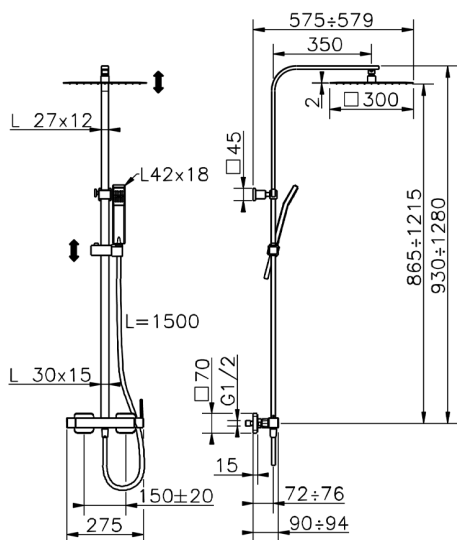

2-function single lever shower set NUOVA EGO_QT0R4032

MODEL **QT0R4032**

2-function single lever shower set, 2-outlet devistop, adjustable riser column, sliding shower bracket, 42x18 mm ABS Quad one spray handshower, 300x300 mm INOX square showerhead 2 mm thick, 150 cm smooth SILVERFLEX Flexible Hose

AVAILABLE FINISHINGS

CHARACTERISTICS

Cartridge Spare Parts **ZZ94240000**

25 mm Cartridge

2026-06-14