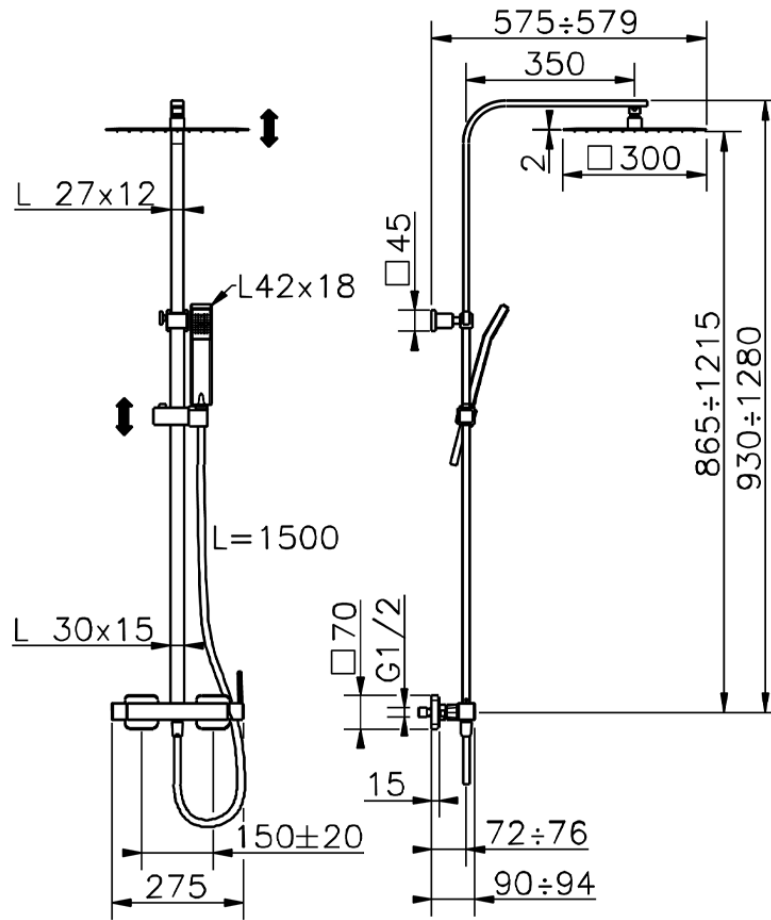

## 2-function single lever shower set NUOVA EGO\_QT0R4032

QT0R4032

<https://en.huberitalia.com/2-function-single-lever-shower-set-nuova-ego-qt0r4032>

2026-06-13