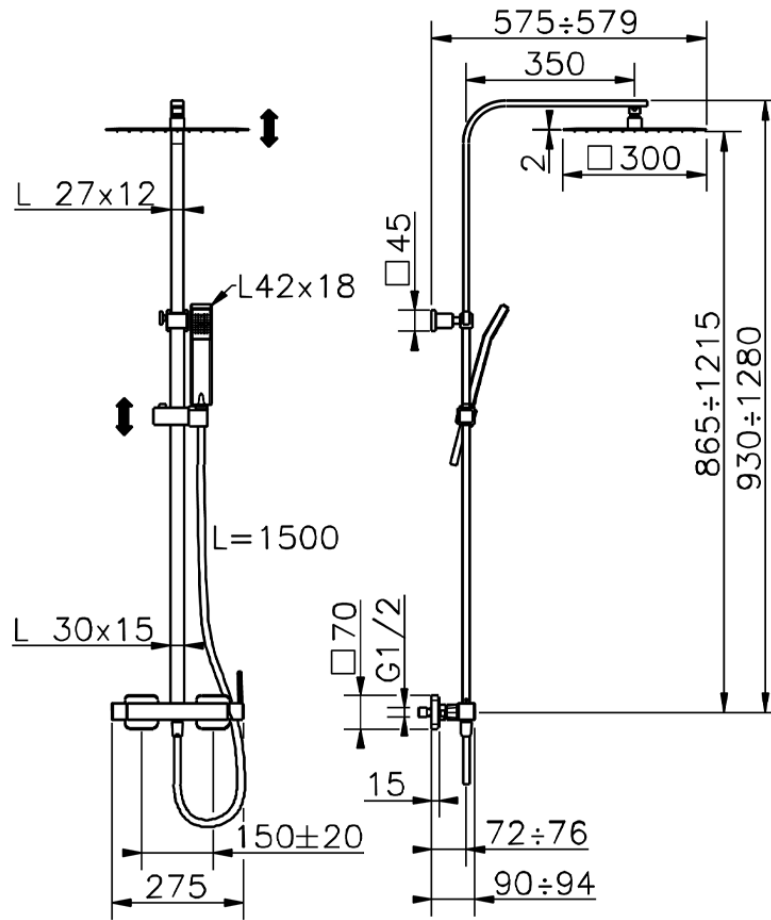

2-function single lever shower set NUOVA EGO_QT0R4032

QT0R4032

<https://en.huberitalia.com/2-function-single-lever-shower-set-nuova-ego-qt0r4032>

2026-04-08