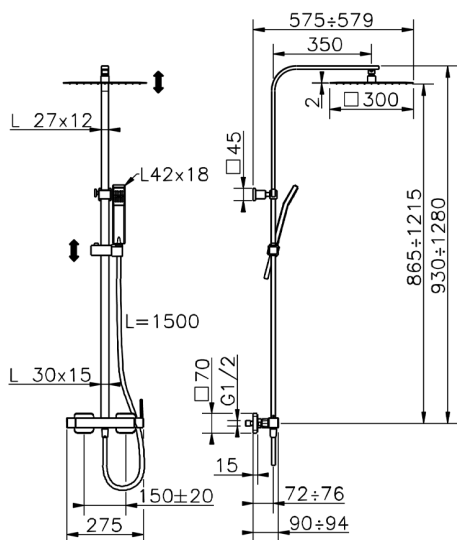

2-function single lever shower set NUOVA EGO_QT0R4032

MODEL **QT0R4032**

2-function single lever shower set, 2-outlet deviator, adjustable riser column, sliding shower bracket, 42x18 mm ABS Quad one spray handshower, 300x300 mm INOX square showerhead 2 mm thick, 150 cm smooth SILVERFLEX Flexible Hose

AVAILABLE FINISHINGS

CHARACTERISTICS

Cartridge Spare Parts **ZZ94240000**

25 mm Cartridge

2026-04-06