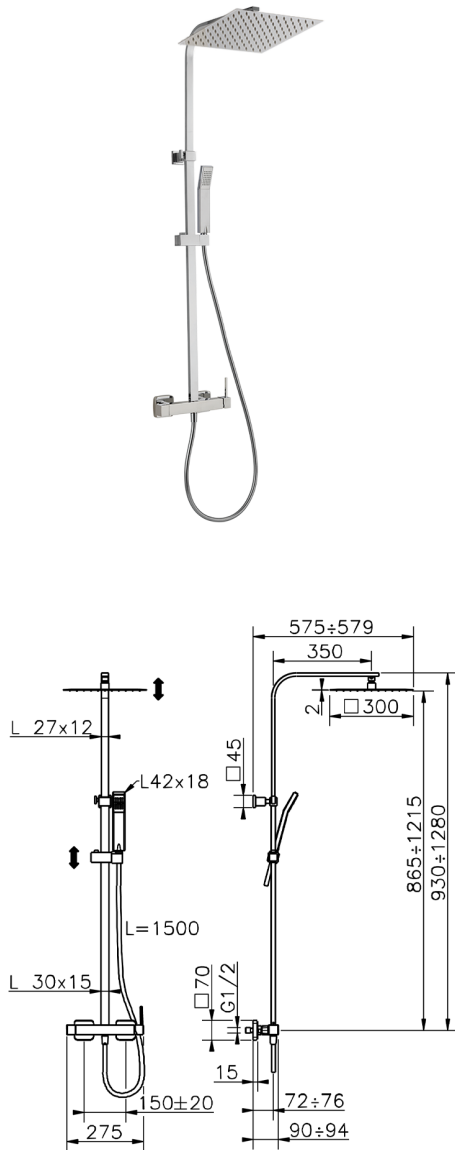

2-function single lever shower set NUOVA EGO_QT0R4032

MODEL **QT0R4032**

2-function single lever shower set, 2-outlet devistop, adjustable riser column, sliding shower bracket, 42x18 mm ABS Quad one spray handshower, 300x300 mm INOX square showerhead 2 mm thick, 150 cm smooth SILVERFLEX Flexible Hose

AVAILABLE FINISHINGS

CHARACTERISTICS

Cartridge Spare Parts **ZZ94240000**

25 mm Cartridge

2026-04-30