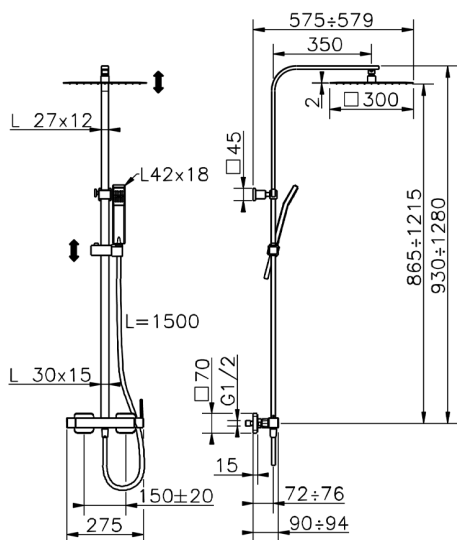

2-function single lever shower set NUOVA EGO_QT0R4032

MODEL **QT0R4032**

2-function single lever shower set, 2-outlet devistop, adjustable riser column, sliding shower bracket, 42x18 mm ABS Quad one spray handshower, 300x300 mm INOX square showerhead 2 mm thick, 150 cm smooth SILVERFLEX Flexible Hose

AVAILABLE FINISHINGS

CHARACTERISTICS

Cartridge Spare Parts **ZZ94240000**

25 mm Cartridge

2026-06-13