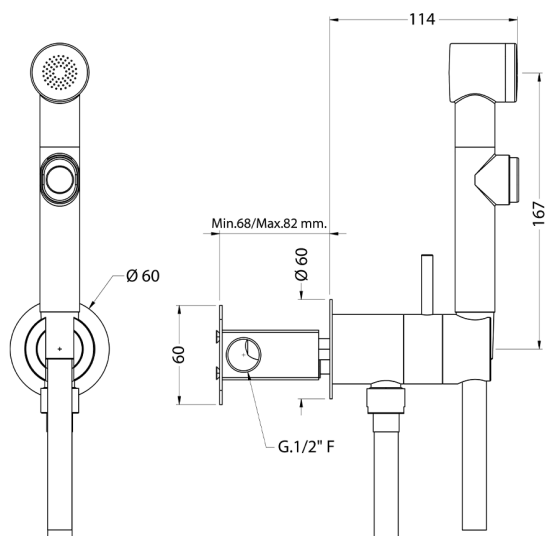

## Bidet handshower set COMMUNITY\_H3007945

MODEL **H3007945**

Bidet handshower set, round wall bracket, gradual mixing of hot & cold water, with concealed part, ABS  
Bidet handshower - 120 cm PVC flexible hose

AVAILABLE FINISHINGS

CHARACTERISTICS

**Bidet handshower**