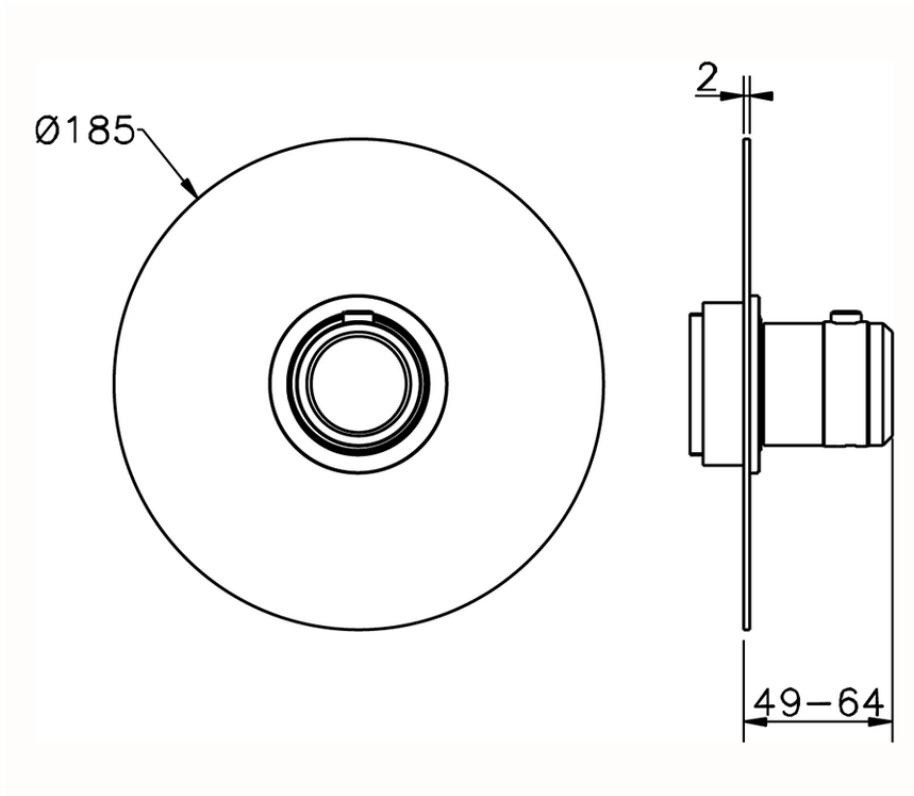

## Exposed part for concealed thermo shower valve CHRONOS\_CR007200

CR007200

<https://en.huberitalia.com/exposed-part-for-concealed-thermo-shower-valve-chronos-cr007200>

Piastra/Plate/Plaque/Platte/Placa

2-3mm: XX 25-40 YY 76-91

10mm: XX 16-31 YY 65-80

ZB007221

<https://en.huberitalia.com/3-4-concealed-thermostatic-shower-valve-concealed-zb007221>

2024-11-24