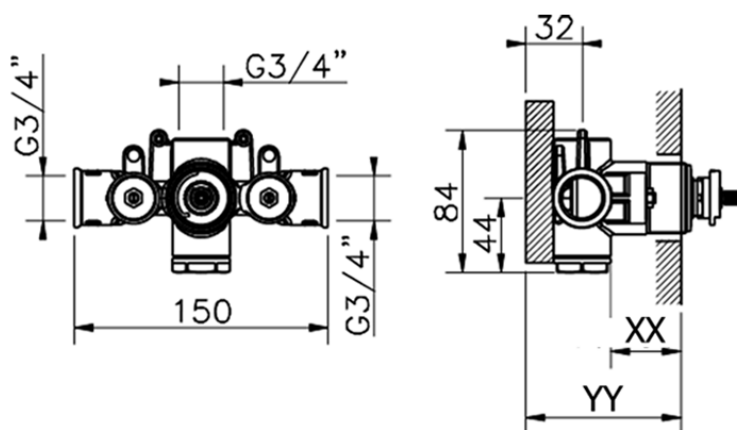

## Exposed part for concealed thermo shower valve CHRONOS\_CR007200

CR007200

<https://en.huberitalia.com/exposed-part-for-concealed-thermo-shower-valve-chronos-cr007200>

Piastra/Plate/Plaque/Platte/Placa

2-3mm: XX 25-40 YY 76-91

10mm: XX 16-31 YY 65-80

ZB007221

<https://en.huberitalia.com/3-4-concealed-thermostatic-shower-valve-concealed-zb007221>

2024-11-24