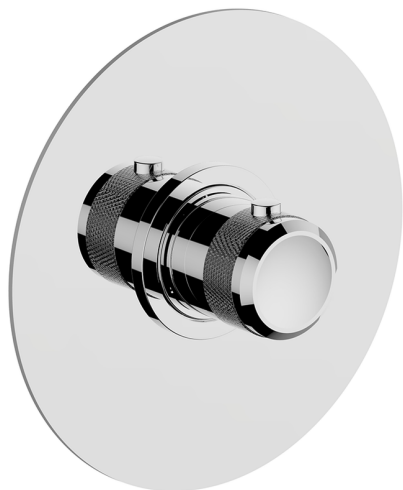

## Exposed part for concealed thermo shower valve CHRONOS\_CR007200

MODEL **CR007200**

Exposed part for concealed thermo shower valve, without stop valve, without concealed part, for items ZB007220

### AVAILABLE FINISHINGS

-  **21** 21 Chrome
-  **2F** 2F Brushed Nickel
-  **2Q** 2Q Black Titanium

### CHARACTERISTICS

Installation **Concealed**  
 Required concealed parts **ZB007221**

## 3/4" Concealed thermostatic shower valve CONCEALED\_ZB007221

MODEL **ZB007221**

3/4" Concealed thermostatic valve, without  
Stopvalve, without trim kit

AVAILABLE FINISHINGS

CHARACTERISTICS

Installation	<b>Concealed</b>
Cartridge Spare Parts	<b>23.51A.HF</b>
<b>HF Thermostatic Valve</b>	
Concealed	<b>1</b>