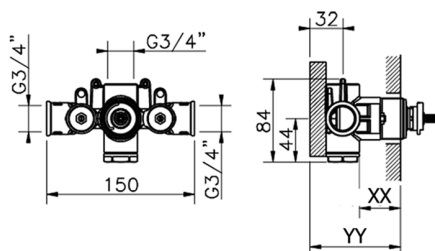

## 3/4" Concealed thermostatic shower valve CONCEALED\_ZB007221

MODEL **ZB007221**

3/4" Concealed thermostatic valve, without  
Stopvalve, without trim kit

AVAILABLE FINISHINGS

CHARACTERISTICS

Installation	<b>Concealed</b>
Cartridge Spare Parts	<b>23.51A.HF</b>
<b>HF Thermostatic Valve</b>	
Concealed	<b>1</b>

Piastra/Plate/Plaque/Platte/Placa  
2-3mm: XX 25-40 YY 76-91  
10mm: XX 16-31 YY 65-80