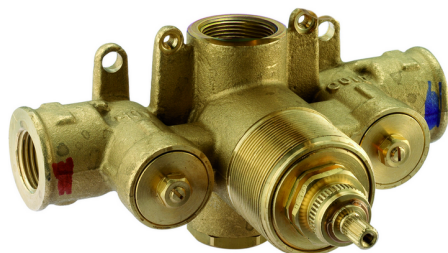

## Exposed part for concealed thermo shower valve CHRONOS\_CR007200

MODEL **CR007200**

Exposed part for concealed thermo shower valve, without stop valve, without concealed part, for items ZB007220

### CHARACTERISTICS

Installation **Concealed**  
 Required concealed parts **ZB007221**

### Thermostatic

The Huber thermostatic is your personal water manager, helping you to handle, control and save water and energy.

## 3/4" Concealed thermostatic shower valve CONCEALED\_ZB007221

MODEL **ZB007221**

3/4" Concealed thermostatic valve, without  
Stopvalve, without trim kit

AVAILABLE FINISHINGS

CHARACTERISTICS

Installation	<b>Concealed</b>
Cartridge Spare Parts	<b>23.51A.HF</b>
<b>HF Thermostatic Valve</b>	
Concealed	<b>1</b>