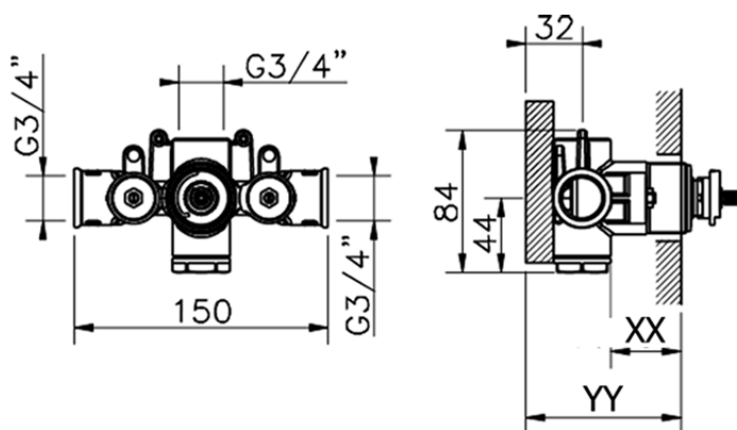

Exposed part for concealed thermo shower valve CHRONOS_CR007200

CR007200

<https://en.huberitalia.com/exposed-part-for-concealed-thermo-shower-valve-chronos-cr007200>

Piastra/Plate/Plaque/Platte/Placa

2-3mm: XX 25-40 YY 76-91

10mm: XX 16-31 YY 65-80

ZB007221

<https://en.huberitalia.com/3-4-concealed-thermostatic-shower-valve-concealed-zb007221>

2024-11-21