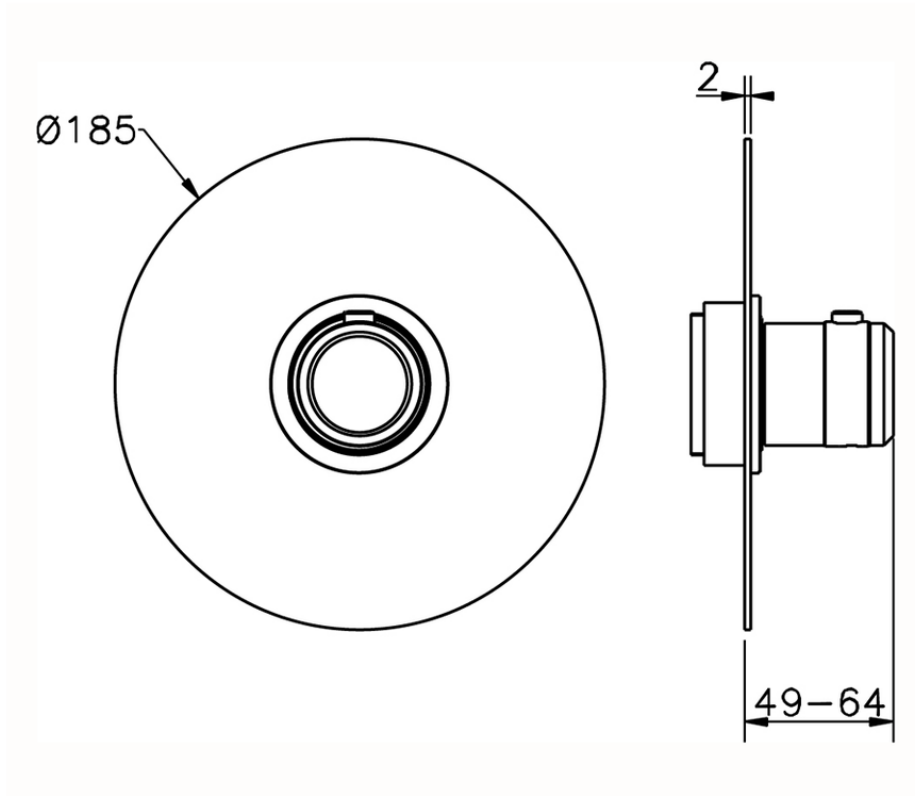

Exposed part for concealed thermo shower valve CHRONOS_CR007200

CR007200

<https://en.huberitalia.com/exposed-part-for-concealed-thermo-shower-valve-chronos-cr007200>

Piastra/Plate/Plaque/Platte/Placa

2-3mm: XX 25-40 YY 76-91

10mm: XX 16-31 YY 65-80

ZB007221

<https://en.huberitalia.com/3-4-concealed-thermostatic-shower-valve-concealed-zb007221>

2024-11-21