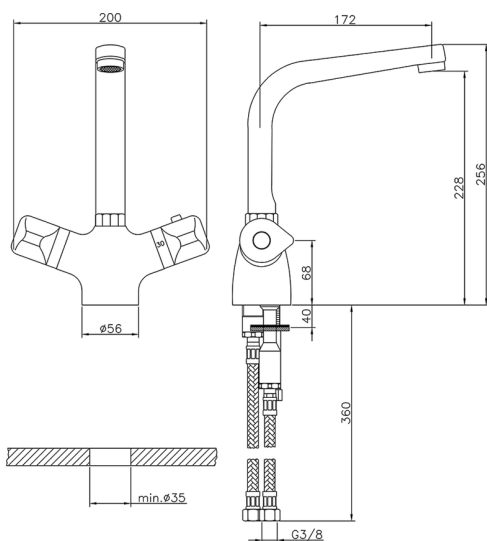

Thermostatic sink mixer KITCHEN_CLT65010

MODEL **CLT65010**

Thermostatic sink mixer, without pop-up waste, swivel spout, G.3/8" stainless steel flexible hose

AVAILABLE FINISHINGS

CHARACTERISTICS

Cartridge Spare Parts **24.04A.PP**

8x20 Plus P Thermostatic Valve

Thermostatic

The Huber thermostatic is your personal water manager, helping you to handle, control and save water and energy.

2024-12-22