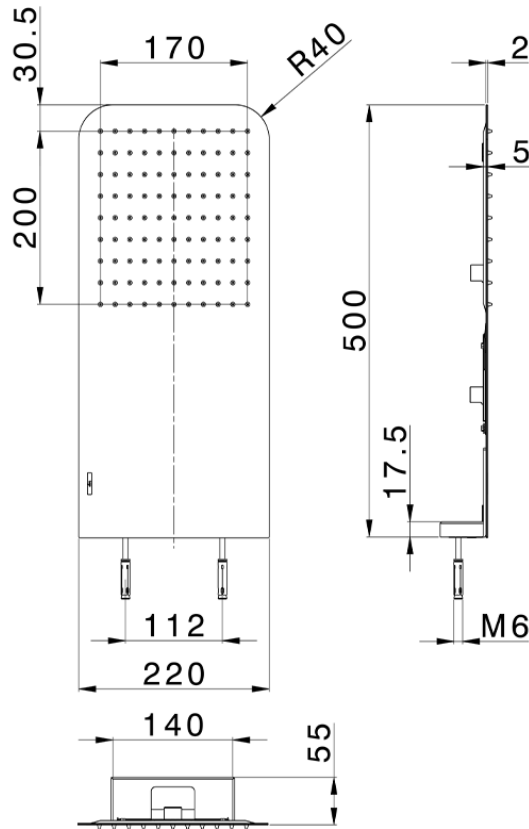

## 500x220 mm wall-mounted showerhead LYNOX\_ZS122100

ZS122100

<https://en.huberitalia.com/500x220-mm-wall-mounted-showerhead-lynnox-zs122100>

2024-12-18