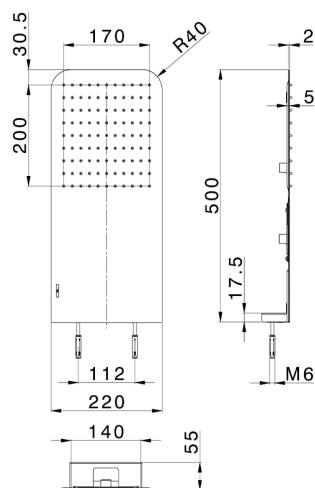

500x220 mm wall-mounted showerhead LYNOX_ZS122100

MODEL **ZS122100**

500x220 mm wall-mounted showerhead, rain function, with patented safety valve, Stainless Steel AISI 304

AVAILABLE FINISHINGS

D1 D1 Brushed Inox

CHARACTERISTICS

2024-12-18