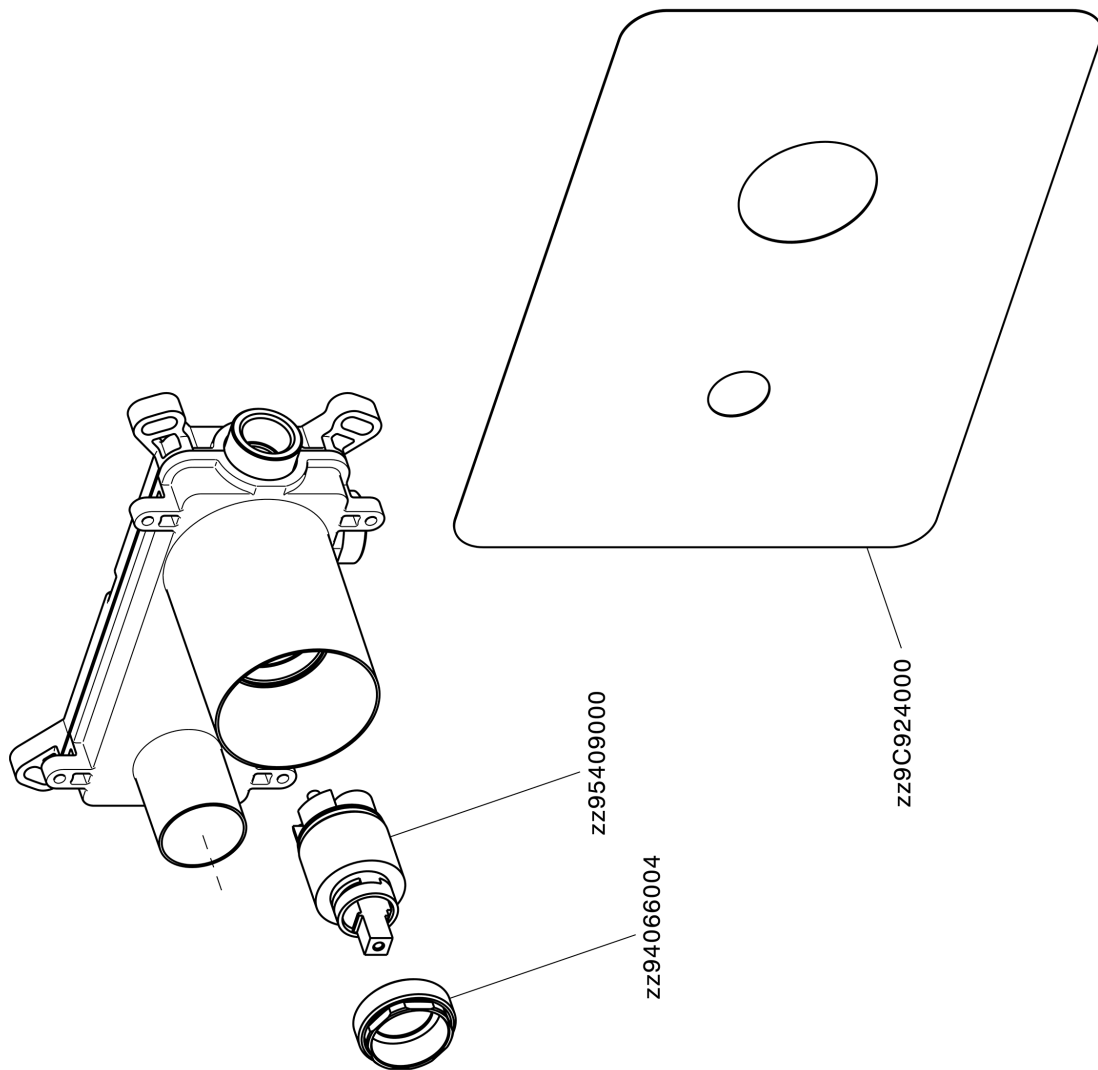

Concealed single lever washbasin mixer Easy-Box CONCEALED_ZB002450

ZB002450

<https://en.huberitalia.com/concealed-single-lever-washbasin-mixer-easy-box-concealed-zb002450>

2026-02-24