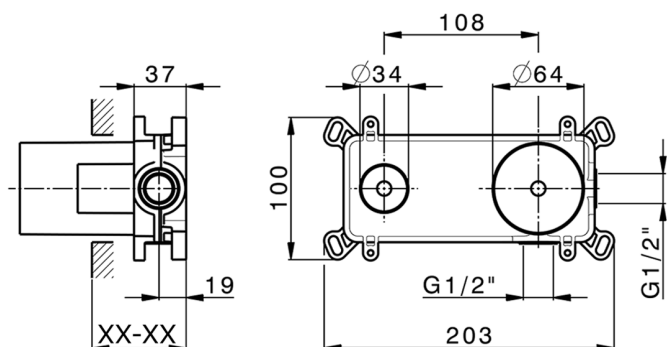

## Concealed single lever washbasin mixer Easy-Box CONCEALED\_ZB002450

MODEL **ZB002450**

Concealed single lever washbasin mixer  
Easy-Box, with protection guard box, without trim kit

AVAILABLE FINISHINGS

CHARACTERISTICS

Installation	<b>Concealed</b>
Cartridge Spare Parts	<b>ZZ95409000</b>
<b>35 mm Cartridge</b>	
Concealed	<b>1</b>

Piastra/Plate/Plaque/Platte/Placa

2-3mm: XX 56-76

10mm: XX 48-68

### DeviaStop

The Huber Devia Stop technology allows to adjust the water flow and to direct it to the selected output point (overhead soaker, hand shower, etc).