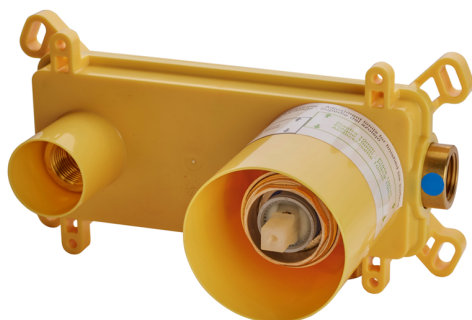

Concealed single lever washbasin mixer Easy-Box CONCEALED_ZB002450

MODEL **ZB002450**

Concealed single lever washbasin mixer
Easy-Box, with protection guard box, without trim kit

AVAILABLE FINISHINGS

04 04 Without finishing

CHARACTERISTICS

Installation	Concealed
Cartridge Spare Parts	ZZ95409000
35 mm Cartridge	
Concealed	1

Piastra/Plate/Plaque/Platte/Placa

2-3mm: XX 56-76

10mm: XX 48-68

DeviaStop

The Huber Devia Stop technology allows to adjust the water flow and to direct it to the selected output point (overhead soaker, hand shower, etc).

Concealed single lever washbasin mixer Easy-Box CONCEALED_ZB002450

ZB002450

<https://en.huberitalia.com/concealed-single-lever-washbasin-mixer-easy-box-concealed-zb002450>

2026-04-05