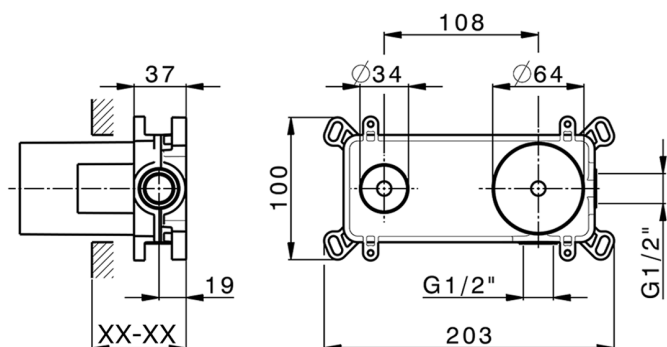

Concealed single lever washbasin mixer Easy-Box CONCEALED_ZB002450

MODEL **ZB002450**

Concealed single lever washbasin mixer
Easy-Box, with protection guard box, without trim kit

AVAILABLE FINISHINGS

04 04 Without finishing

CHARACTERISTICS

Installation	Concealed
Cartridge Spare Parts	ZZ95409000
35 mm Cartridge	
Concealed	1

Piastra/Plate/Plaque/Platte/Placa

2-3mm: XX 56-76

10mm: XX 48-68

DeviaStop

The Huber Devia Stop technology allows to adjust the water flow and to direct it to the selected output point (overhead soaker, hand shower, etc).

Concealed single lever washbasin mixer Easy-Box CONCEALED_ZB002450

ZB002450

<https://en.huberitalia.com/concealed-single-lever-washbasin-mixer-easy-box-concealed-zb002450>

2026-04-05