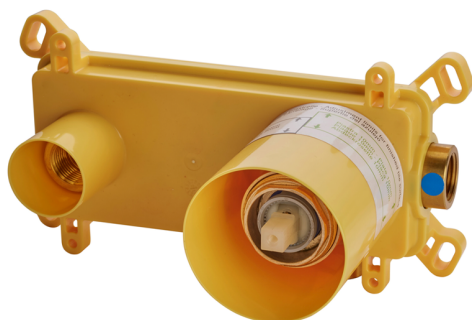

## Concealed single lever washbasin mixer Easy-Box CONCEALED\_ZB002450

MODEL **ZB002450**

Concealed single lever washbasin mixer  
Easy-Box, with protection guard box, without trim kit

AVAILABLE FINISHINGS

CHARACTERISTICS

|                        |                   |
|------------------------|-------------------|
| Installation           | <b>Concealed</b>  |
| Cartridge Spare Parts  | <b>ZZ95409000</b> |
| <b>35 mm Cartridge</b> |                   |
| Concealed              | <b>1</b>          |

### DeviaStop

The Huber Devia Stop technology allows to adjust the water flow and to direct it to the selected output point (overhead soaker, hand shower, etc).

## Concealed single lever washbasin mixer Easy-Box CONCEALED\_ZB002450

ZB002450

<https://en.huberitalia.com/concealed-single-lever-washbasin-mixer-easy-box-concealed-zb002450>

2026-06-10