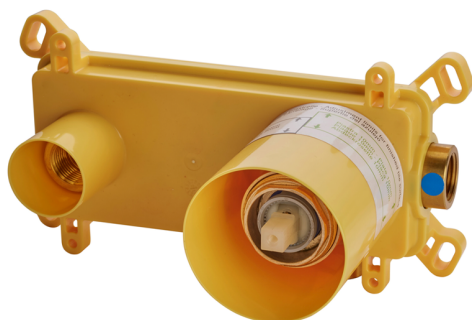

## Concealed single lever washbasin mixer Easy-Box CONCEALED\_ZB002450

MODEL **ZB002450**

Concealed single lever washbasin mixer  
Easy-Box, with protection guard box, without trim kit

AVAILABLE FINISHINGS

CHARACTERISTICS

|                        |                   |
|------------------------|-------------------|
| Installation           | <b>Concealed</b>  |
| Cartridge Spare Parts  | <b>ZZ95409000</b> |
| <b>35 mm Cartridge</b> |                   |
| Concealed              | <b>1</b>          |

### DeviaStop

The Huber Devia Stop technology allows to adjust the water flow and to direct it to the selected output point (overhead soaker, hand shower, etc).

## Concealed single lever washbasin mixer Easy-Box CONCEALED\_ZB002450

ZB002450

<https://en.huberitalia.com/concealed-single-lever-washbasin-mixer-easy-box-concealed-zb002450>

2026-04-28