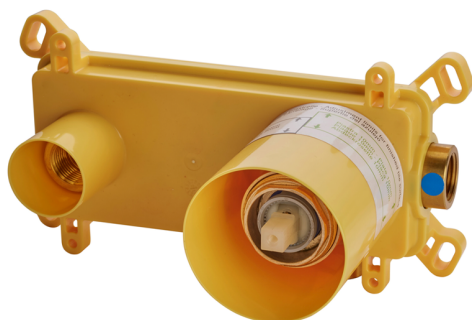

## Concealed single lever washbasin mixer Easy-Box CONCEALED\_ZB002450

MODEL **ZB002450**

Concealed single lever washbasin mixer  
Easy-Box, with protection guard box, without trim kit

AVAILABLE FINISHINGS

CHARACTERISTICS

Installation	<b>Concealed</b>
Cartridge Spare Parts	<b>ZZ95409000</b>
<b>35 mm Cartridge</b>	
Concealed	<b>1</b>

Piastra/Plate/Plaque/Platte/Placa

2-3mm: XX 56-76

10mm: XX 48-68

### DeviaStop

The Huber Devia Stop technology allows to adjust the water flow and to direct it to the selected output point (overhead soaker, hand shower, etc).

## Concealed single lever washbasin mixer Easy-Box CONCEALED\_ZB002450

ZB002450

<https://en.huberitalia.com/concealed-single-lever-washbasin-mixer-easy-box-concealed-zb002450>

2026-06-30