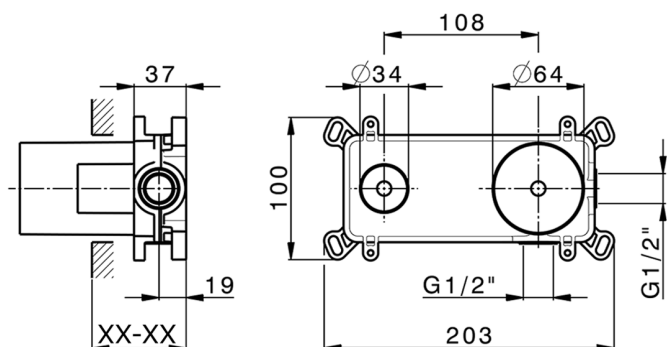

## Concealed single lever washbasin mixer Easy-Box CONCEALED\_ZB002450

MODEL **ZB002450**

Concealed single lever washbasin mixer  
Easy-Box, with protection guard box, without trim kit

AVAILABLE FINISHINGS

CHARACTERISTICS

|                        |                   |
|------------------------|-------------------|
| Installation           | <b>Concealed</b>  |
| Cartridge Spare Parts  | <b>ZZ95409000</b> |
| <b>35 mm Cartridge</b> |                   |
| Concealed              | <b>1</b>          |

Piastra/Plate/Plaque/Platte/Placa

2-3mm: XX 56-76

10mm: XX 48-68