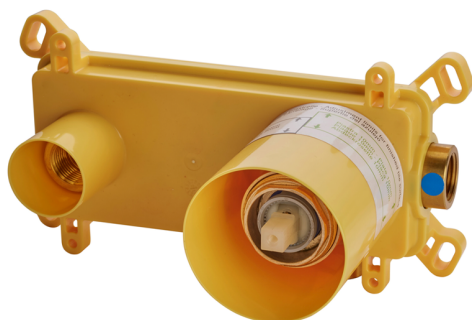

Concealed single lever washbasin mixer Easy-Box CONCEALED_ZB002450

MODEL **ZB002450**

Concealed single lever washbasin mixer
Easy-Box, with protection guard box, without trim kit

AVAILABLE FINISHINGS

CHARACTERISTICS

Installation	Concealed
Cartridge Spare Parts	ZZ95409000
35 mm Cartridge	
Concealed	1

Piastra/Plate/Plaque/Platte/Placa

2-3mm: XX 56-76

10mm: XX 48-68

DeviaStop

The Huber Devia Stop technology allows to adjust the water flow and to direct it to the selected output point (overhead soaker, hand shower, etc).

Concealed single lever washbasin mixer Easy-Box CONCEALED_ZB002450

ZB002450

<https://en.huberitalia.com/concealed-single-lever-washbasin-mixer-easy-box-concealed-zb002450>

2026-06-09