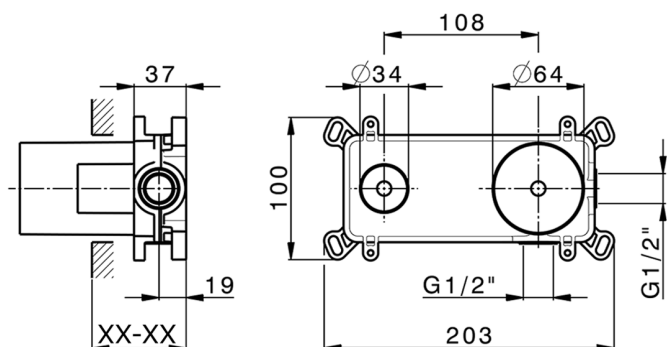

Concealed single lever washbasin mixer Easy-Box CONCEALED_ZB002450

MODEL **ZB002450**

Concealed single lever washbasin mixer
Easy-Box, with protection guard box, without trim kit

AVAILABLE FINISHINGS

CHARACTERISTICS

Installation	Concealed
Cartridge Spare Parts	ZZ95409000
35 mm Cartridge	
Concealed	1

Piastra/Plate/Plaque/Platte/Placa

2-3mm: XX 56-76

10mm: XX 48-68

DeviaStop

The Huber Devia Stop technology allows to adjust the water flow and to direct it to the selected output point (overhead soaker, hand shower, etc).

Concealed single lever washbasin mixer Easy-Box CONCEALED_ZB002450

ZB002450

<https://en.huberitalia.com/concealed-single-lever-washbasin-mixer-easy-box-concealed-zb002450>

2026-06-09