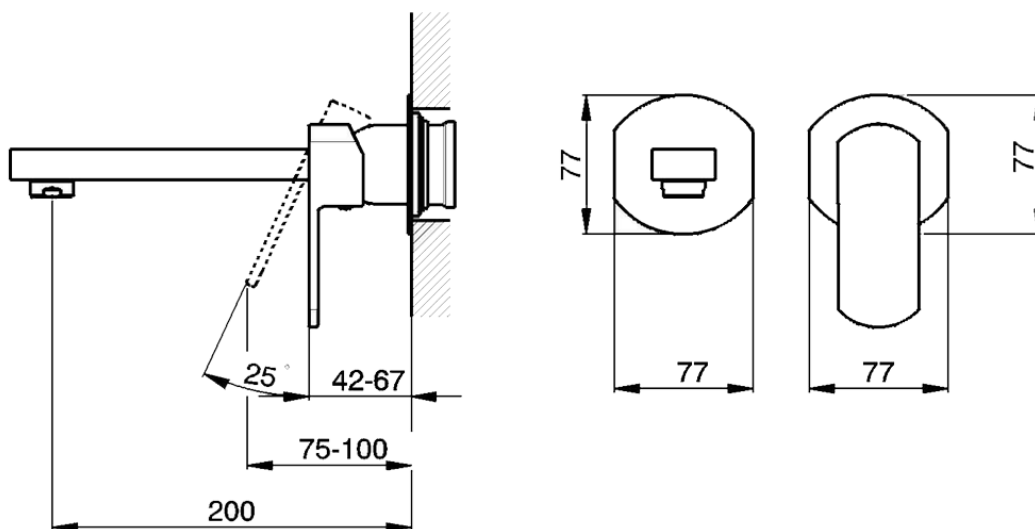

## Exposed part for single lever washbasin valve DADO\_DD005510

DD005510

<https://en.huberitalia.com/exposed-part-for-single-lever-washbasin-valve-dado-dd005510>

Piastra/Plate/Plaque/Platte/Placa

2-3mm: XX 56-76

10mm: XX 48-68