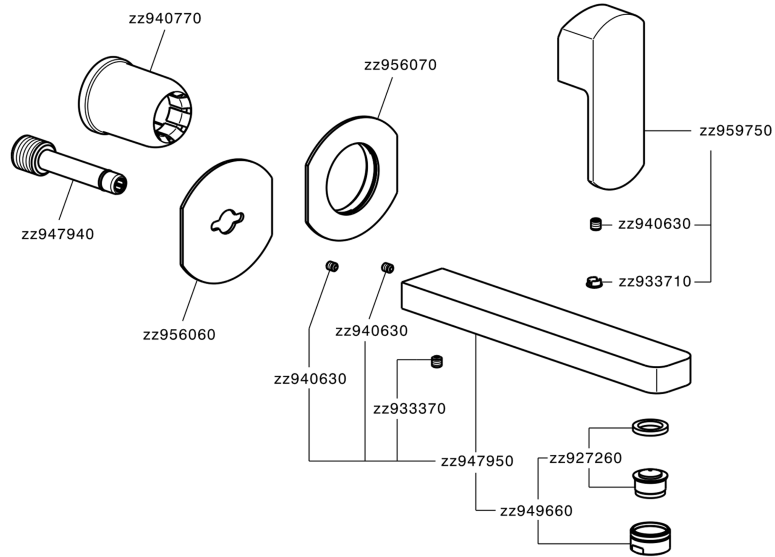

## Exposed part for single lever washbasin valve DADO\_DD005510

DD005510

<https://en.huberitalia.com/exposed-part-for-single-lever-washbasin-valve-dado-dd005510>

Concealed single lever washbasin mixer Easy-Box CONCEALED\_ZB002450

ZB002450

<https://en.huberitalia.com/concealed-single-lever-washbasin-mixer-easy-box-concealed-zb002450>

2025-01-05