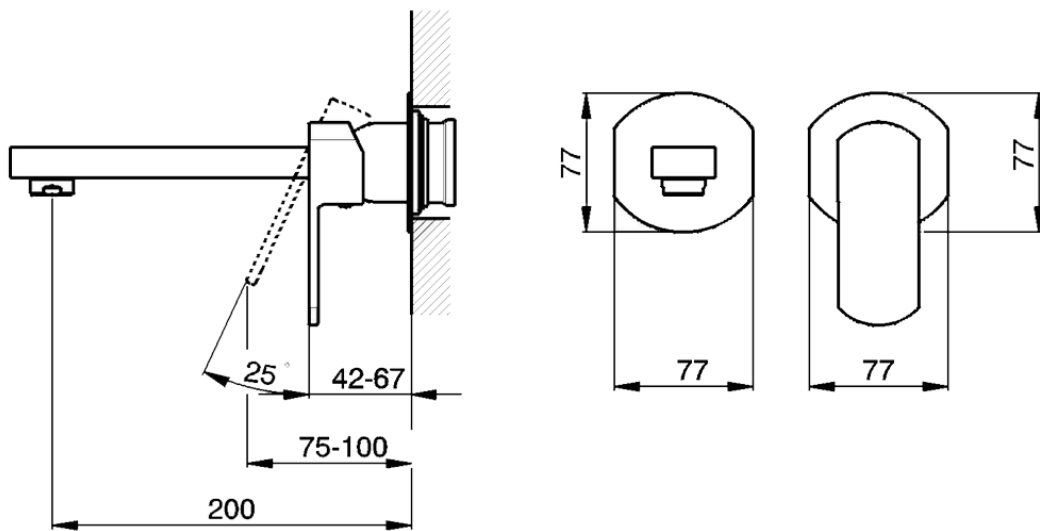

Exposed part for single lever washbasin valve DADO_DD005510

DD005510

<https://en.huberitalia.com/exposed-part-for-single-lever-washbasin-valve-dado-dd005510>

Piastra/Plate/Plaque/Platte/Placa

2-3mm: XX 56-76

10mm: XX 48-68