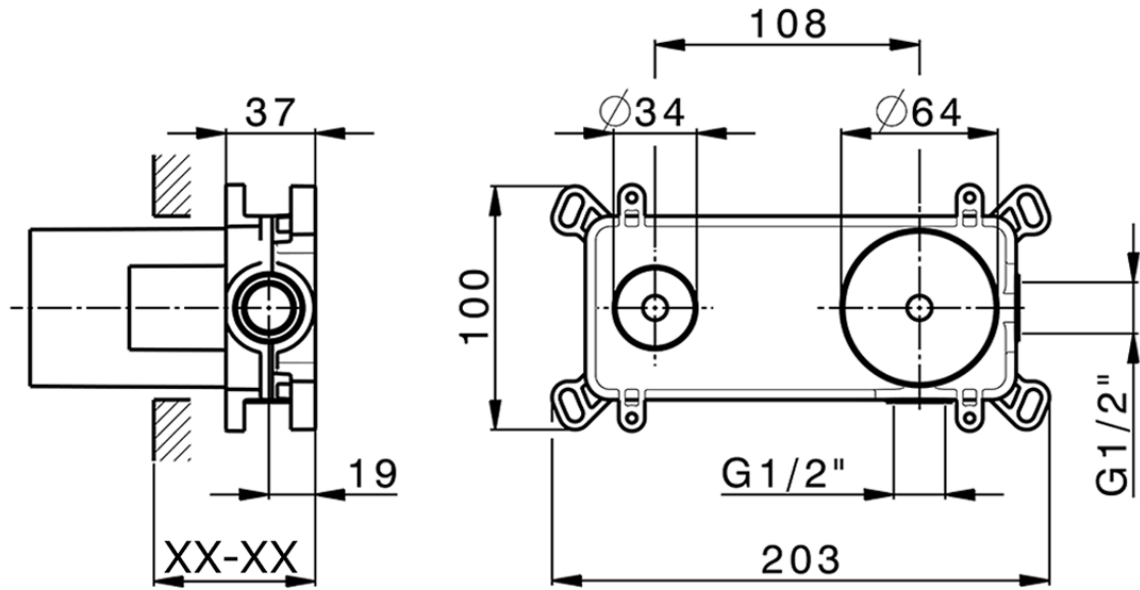

Exposed part for single lever washbasin valve DADO_DD005510

DD005510

<https://en.huberitalia.com/exposed-part-for-single-lever-washbasin-valve-dado-dd005510>

Piastra/Plate/Plaque/Platte/Placa

2-3mm: XX 56-76

10mm: XX 48-68