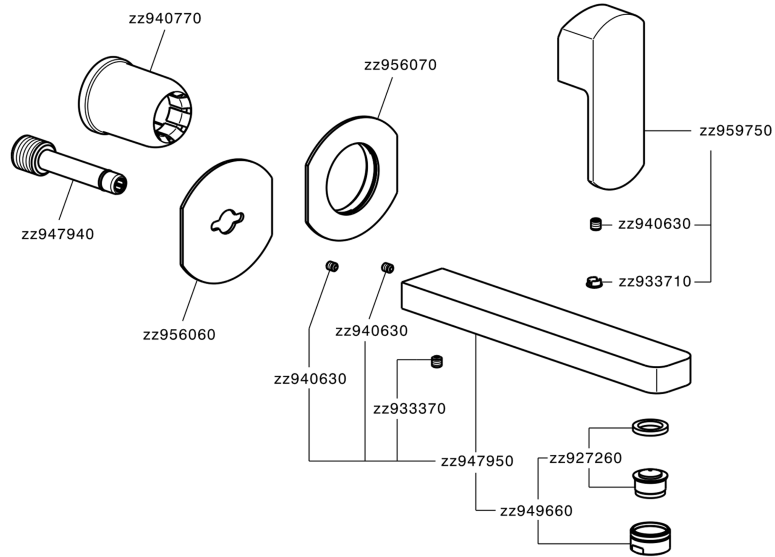

Exposed part for single lever washbasin valve DADO_DD005510

DD005510

<https://en.huberitalia.com/exposed-part-for-single-lever-washbasin-valve-dado-dd005510>

Concealed single lever washbasin mixer Easy-Box CONCEALED_ZB002450

ZB002450

<https://en.huberitalia.com/concealed-single-lever-washbasin-mixer-easy-box-concealed-zb002450>

2024-12-22