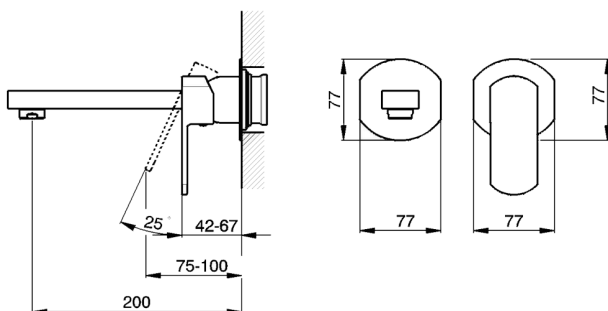

Exposed part for single lever washbasin valve DADO_DD005510

MODEL **DD005510**

Exposed part for single lever washbasin valve, without concealed part, spout L.200 mm, for item Easy-Box ZB002450 and art. ZB025510

Exposed part for single lever washbasin valve DADO_DD005510

DD005510

<https://en.huberitalia.com/exposed-part-for-single-lever-washbasin-valve-dado-dd005510>

Concealed single lever washbasin mixer Easy-Box CONCEALED_ZB002450

MODEL **ZB002450**

Concealed single lever washbasin mixer
Easy-Box, with protection guard box, without trim kit

AVAILABLE FINISHINGS

CHARACTERISTICS

Concealed **1**
Cartridge Spare Parts **ZZ95409000**
35 mm Cartridge

Piastra/Plate/Plaque/Platte/Placa

2-3mm: XX 56-76

10mm: XX 48-68

EcoStop

EcoStop feature limits water flow to approximately 50% of maximum output with one point of resistance on setting. Push slightly past the middle stop only when full water output is required. This will save water up to 50%.