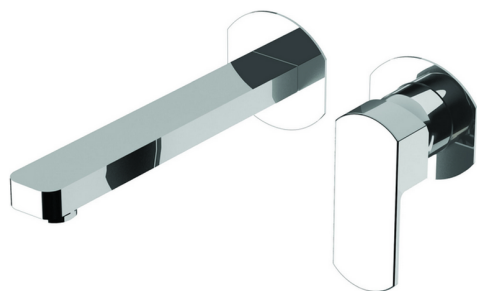

Exposed part for single lever washbasin valve DADO_DD005510

MODEL **DD005510**

Exposed part for single lever washbasin valve, without concealed part, spout L.200 mm, for item Easy-Box ZB002450 and art. ZB025510

AVAILABLE FINISHINGS

-  **21** 21 Chrome
-  **2B** 2B Polished Nickel
-  **2F** 2F Brushed Nickel
-  **40** 40 Matt Black
-  **4Q** 4Q Matt White

CHARACTERISTICS

Installation **Concealed**
 Required concealed parts **ZB002450**

Exposed part for single lever washbasin valve DADO_DD005510

DD005510

<https://en.huberitalia.com/exposed-part-for-single-lever-washbasin-valve-dado-dd005510>

Concealed single lever washbasin mixer Easy-Box CONCEALED_ZB002450

MODEL **ZB002450**

Concealed single lever washbasin mixer
Easy-Box, with protection guard box, without trim kit

AVAILABLE FINISHINGS

CHARACTERISTICS

Concealed **1**
Cartridge Spare Parts **ZZ95409000**
35 mm Cartridge