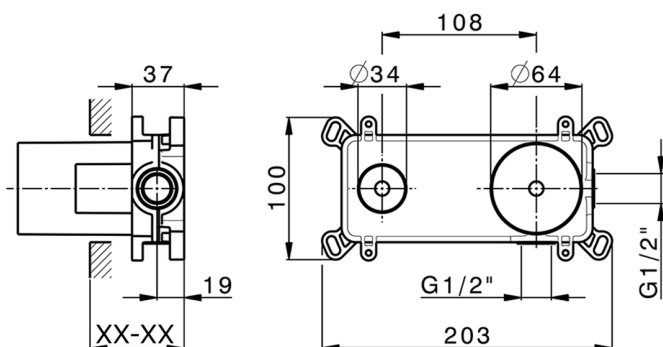

Exposed part for single lever washbasin valve DADO_DD005510

MODEL **DD005510**

Exposed part for single lever washbasin valve, without concealed part, spout L.200 mm, for item Easy-Box ZB002450 and art. ZB025510

MODEL **ZB002450**

Concealed single lever washbasin mixer
Easy-Box, with protection guard box, without trim kit

AVAILABLE FINISHINGS

CHARACTERISTICS

Concealed **1**
Cartridge Spare Parts **ZZ95409000**
35 mm Cartridge

Piastra/Plate/Plaque/Platte/Placa

2-3mm: XX 56-76

10mm: XX 48-68

EcoStop

EcoStop feature limits water flow to approximately 50% of maximum output with one point of resistance on setting. Push slightly past the middle stop only when full water output is required. This will save water up to 50%.