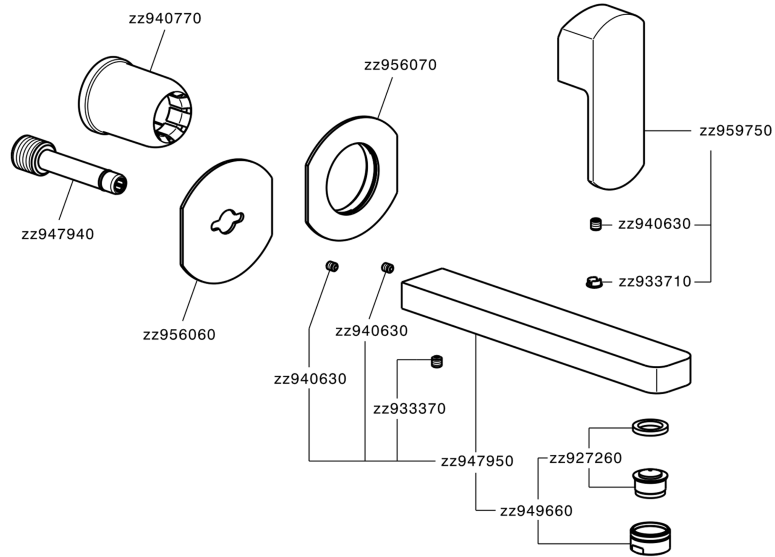

Exposed part for single lever washbasin valve DADO_DD005510

DD005510

<https://en.huberitalia.com/exposed-part-for-single-lever-washbasin-valve-dado-dd005510>

Concealed single lever washbasin mixer Easy-Box CONCEALED_ZB002450

ZB002450

<https://en.huberitalia.com/concealed-single-lever-washbasin-mixer-easy-box-concealed-zb002450>

2025-01-05