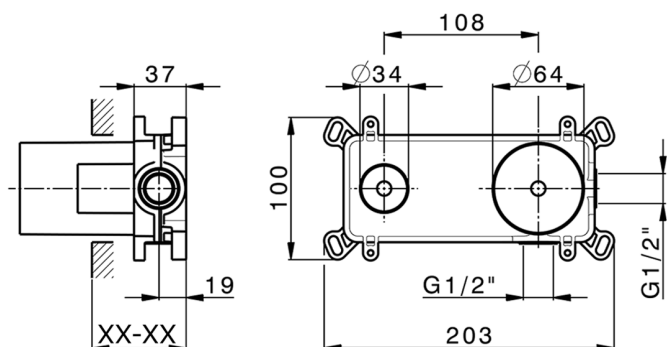

## Exposed part for single lever washbasin valve DADO\_DD005510

MODEL **DD005510**

Exposed part for single lever washbasin valve, without concealed part, spout L.200 mm, for item Easy-Box ZB002450 and art. ZB025510

## Concealed single lever washbasin mixer Easy-Box CONCEALED\_ZB002450

MODEL **ZB002450**

Concealed single lever washbasin mixer  
Easy-Box, with protection guard box, without trim kit

AVAILABLE FINISHINGS

CHARACTERISTICS

Concealed **1**  
Cartridge Spare Parts **ZZ95409000**  
**35 mm Cartridge**

Piastra/Plate/Plaque/Platte/Placa

2-3mm: XX 56-76

10mm: XX 48-68