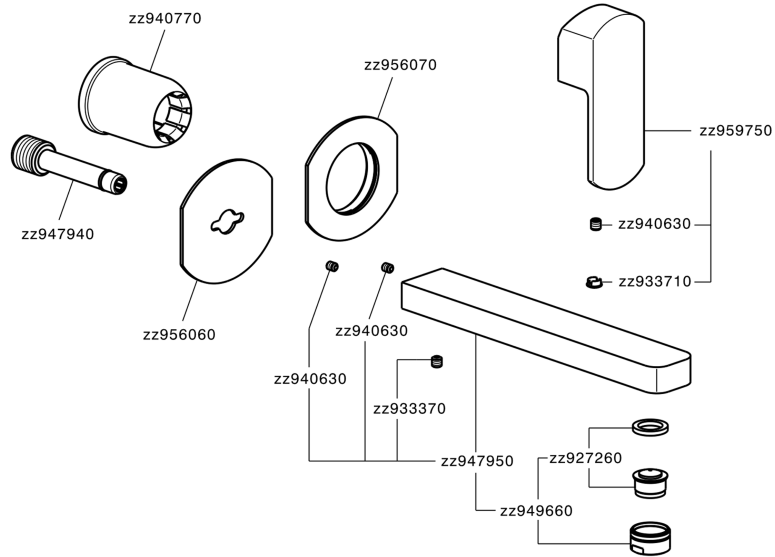

## Exposed part for single lever washbasin valve DADO\_DD005510

MODEL **DD005510**

Exposed part for single lever washbasin valve, without concealed part, spout L.200 mm, for item Easy-Box ZB002450 and art. ZB025510

### CHARACTERISTICS

Installation **Concealed**  
 Required concealed parts **ZB002450**

Exposed part for single lever washbasin valve DADO\_DD005510

DD005510

<https://en.huberitalia.com/exposed-part-for-single-lever-washbasin-valve-dado-dd005510>

## Concealed single lever washbasin mixer Easy-Box CONCEALED\_ZB002450

MODEL **ZB002450**

Concealed single lever washbasin mixer  
Easy-Box, with protection guard box, without trim kit

AVAILABLE FINISHINGS

CHARACTERISTICS

Concealed **1**  
Cartridge Spare Parts **ZZ95409000**  
**35 mm Cartridge**

Piastra/Plate/Plaque/Platte/Placa

2-3mm: XX 56-76

10mm: XX 48-68