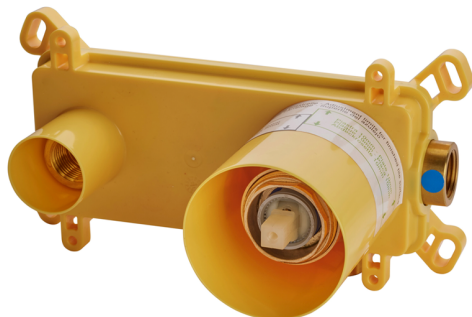

## Exposed part for single lever washbasin valve DADO\_DD005510

MODEL **DD005510**

Exposed part for single lever washbasin valve, without concealed part, spout L.200 mm, for item Easy-Box ZB002450 and art. ZB025510

### CHARACTERISTICS

Installation **Concealed**  
 Required concealed parts **ZB002450**

Exposed part for single lever washbasin valve DADO\_DD005510

DD005510

<https://en.huberitalia.com/exposed-part-for-single-lever-washbasin-valve-dado-dd005510>

## Concealed single lever washbasin mixer Easy-Box CONCEALED\_ZB002450

MODEL **ZB002450**

Concealed single lever washbasin mixer  
Easy-Box, with protection guard box, without trim kit

AVAILABLE FINISHINGS

CHARACTERISTICS

Concealed **1**  
Cartridge Spare Parts **ZZ95409000**  
**35 mm Cartridge**

Piastra/Plate/Plaque/Platte/Placa

2-3mm: XX 56-76

10mm: XX 48-68