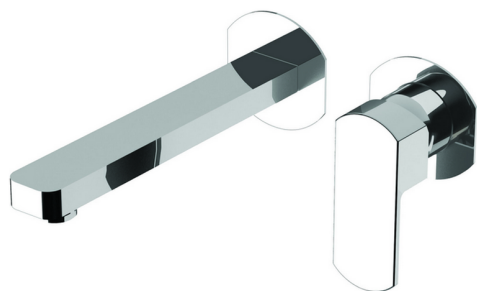

## Exposed part for single lever washbasin valve DADO\_DD005510

MODEL **DD005510**

Exposed part for single lever washbasin valve, without concealed part, spout L.200 mm, for item Easy-Box ZB002450 and art. ZB025510

### CHARACTERISTICS

Installation **Concealed**  
 Required concealed parts **ZB002450**

Exposed part for single lever washbasin valve DADO\_DD005510

DD005510

<https://en.huberitalia.com/exposed-part-for-single-lever-washbasin-valve-dado-dd005510>

## Concealed single lever washbasin mixer Easy-Box CONCEALED\_ZB002450

MODEL **ZB002450**

Concealed single lever washbasin mixer  
Easy-Box, with protection guard box, without trim kit

AVAILABLE FINISHINGS

CHARACTERISTICS

Concealed **1**  
Cartridge Spare Parts **ZZ95409000**  
**35 mm Cartridge**

Piastra/Plate/Plaque/Platte/Placa

2-3mm: XX 56-76

10mm: XX 48-68