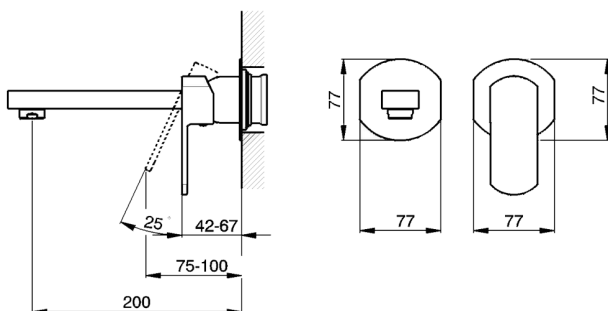

Exposed part for single lever washbasin valve DADO_DD005510

MODEL **DD005510**

Exposed part for single lever washbasin valve, without concealed part, spout L.200 mm, for item Easy-Box ZB002450 and art. ZB025510

AVAILABLE FINISHINGS

- **21** 21 Chrome
- **2B** 2B Polished Nickel
- **2F** 2F Brushed Nickel
- **40** 40 Matt Black
- **4Q** 4Q Matt White

CHARACTERISTICS

Installation **Concealed**
Required concealed parts **ZB002450**