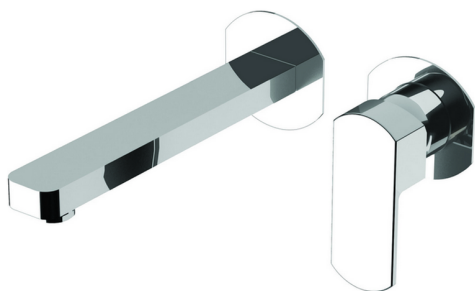

## Exposed part for single lever washbasin valve DADO\_DD005510

MODEL **DD005510**

Exposed part for single lever washbasin valve, without concealed part, spout L.200 mm, for item Easy-Box ZB002450 and art. ZB025510

## Exposed part for single lever washbasin valve DADO\_DD005510

DD005510

<https://en.huberitalia.com/exposed-part-for-single-lever-washbasin-valve-dado-dd005510>

## Concealed single lever washbasin mixer Easy-Box CONCEALED\_ZB002450

MODEL **ZB002450**

Concealed single lever washbasin mixer  
Easy-Box, with protection guard box, without trim kit

AVAILABLE FINISHINGS

CHARACTERISTICS

Concealed **1**  
Cartridge Spare Parts **ZZ95409000**  
**35 mm Cartridge**

Piastra/Plate/Plaque/Platte/Placa

2-3mm: XX 56-76

10mm: XX 48-68