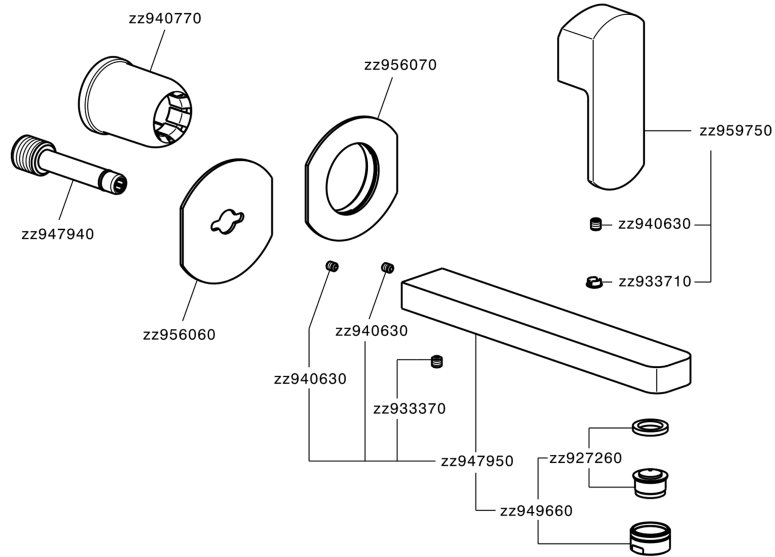

## Exposed part for single lever washbasin valve DADO\_DD005510

MODEL **DD005510**

Exposed part for single lever washbasin valve, without concealed part, spout L.200 mm, for item Easy-Box ZB002450 and art. ZB025510

## Exposed part for single lever washbasin valve DADO\_DD005510

DD005510

<https://en.huberitalia.com/exposed-part-for-single-lever-washbasin-valve-dado-dd005510>

## Concealed single lever washbasin mixer Easy-Box CONCEALED\_ZB002450

MODEL **ZB002450**

Concealed single lever washbasin mixer  
Easy-Box, with protection guard box, without trim kit

AVAILABLE FINISHINGS

CHARACTERISTICS

Concealed **1**  
Cartridge Spare Parts **ZZ95409000**  
**35 mm Cartridge**

Piastra/Plate/Plaque/Platte/Placa

2-3mm: XX 56-76

10mm: XX 48-68