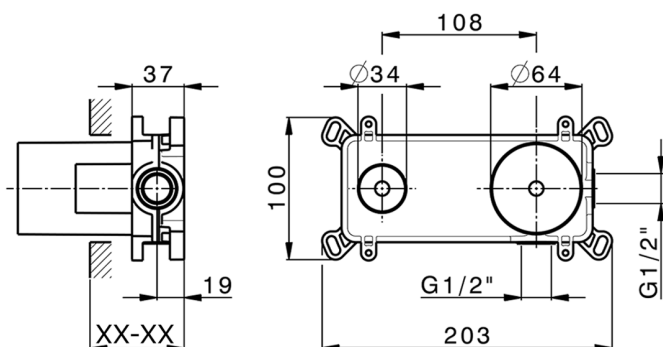

## Concealed single lever washbasin mixer Easy-Box CONCEALED\_ZB002450

MODEL **ZB002450**

Concealed single lever washbasin mixer  
Easy-Box, with protection guard box, without trim kit

AVAILABLE FINISHINGS

CHARACTERISTICS

Concealed **1**  
Cartridge Spare Parts **ZZ95409000**  
**35 mm Cartridge**

Piastra/Plate/Plaque/Platte/Placa

2-3mm: XX 56-76

10mm: XX 48-68