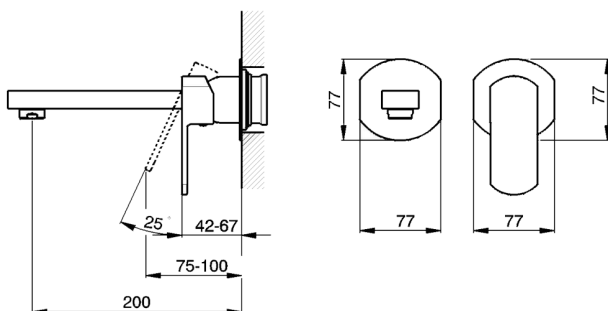

## Exposed part for single lever washbasin valve DADO\_DD005510

MODEL **DD005510**

Exposed part for single lever washbasin valve, without concealed part, spout L.200 mm, for item Easy-Box ZB002450 and art. ZB025510

## Exposed part for single lever washbasin valve DADO\_DD005510

DD005510

<https://en.huberitalia.com/exposed-part-for-single-lever-washbasin-valve-dado-dd005510>

CHARACTERISTICS

Concealed **1**  
Cartridge Spare Parts **ZZ95409000**  
**35 mm Cartridge**

Piastra/Plate/Plaque/Platte/Placa

2-3mm: XX 56-76

10mm: XX 48-68