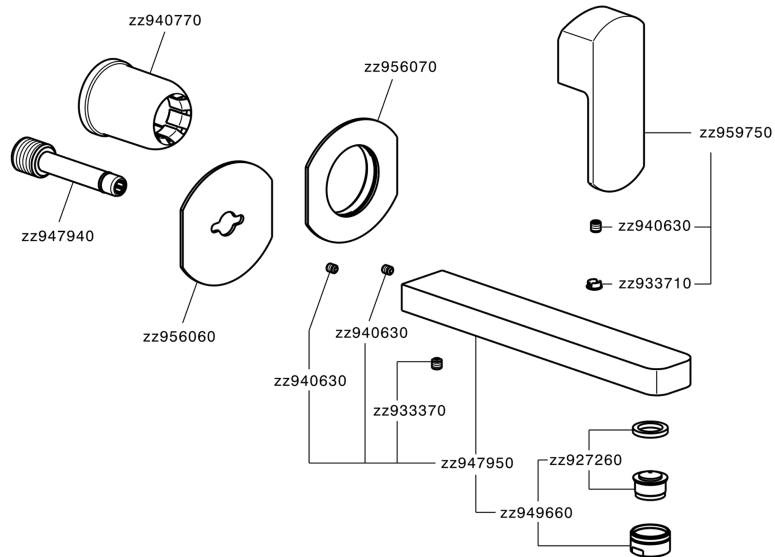

## Exposed part for single lever washbasin valve DADO\_DD005510

DD005510

<https://en.huberitalia.com/exposed-part-for-single-lever-washbasin-valve-dado-dd005510>

Concealed single lever washbasin mixer Easy-Box CONCEALED\_ZB002450

ZB002450

<https://en.huberitalia.com/concealed-single-lever-washbasin-mixer-easy-box-concealed-zb002450>

2024-12-22