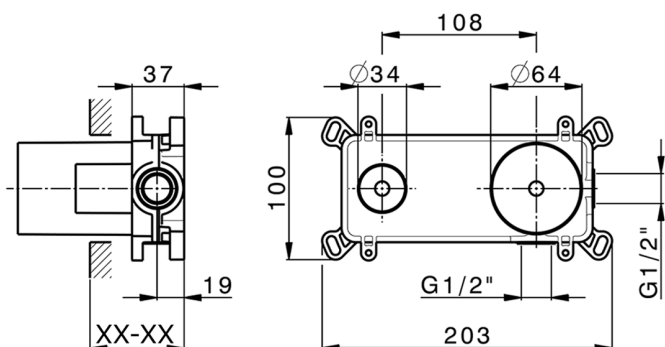

## Exposed part for single lever washbasin valve DADO\_DD005510

MODEL **DD005510**

Exposed part for single lever washbasin valve, without concealed part, spout L.200 mm, for item Easy-Box ZB002450 and art. ZB025510

## Concealed single lever washbasin mixer Easy-Box CONCEALED\_ZB002450

MODEL **ZB002450**

Concealed single lever washbasin mixer  
Easy-Box, with protection guard box, without trim kit

AVAILABLE FINISHINGS

CHARACTERISTICS

Concealed **1**  
Cartridge Spare Parts **ZZ95409000**  
**35 mm Cartridge**

Piastra/Plate/Plaque/Platte/Placa

2-3mm: XX 56-76

10mm: XX 48-68