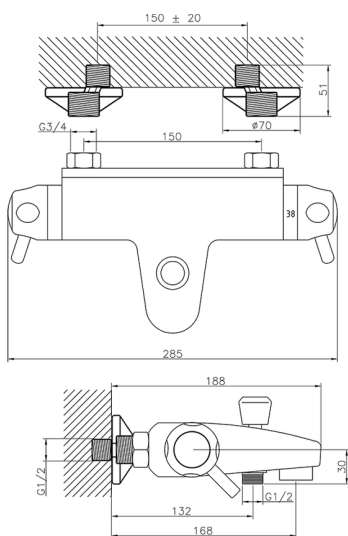

Thermostatic

The Huber thermostatic is your personal water manager, helping you to handle, control and save water and energy.

2024-12-18