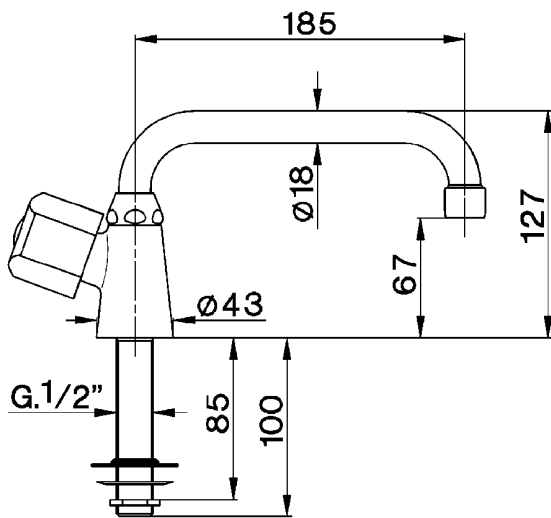

## Pillar tap EVA\_EV000750

MODEL **EV000750**

Pillar tap, without automatic pop-up waste, without handle

AVAILABLE FINISHINGS

CHARACTERISTICS

2026-06-06