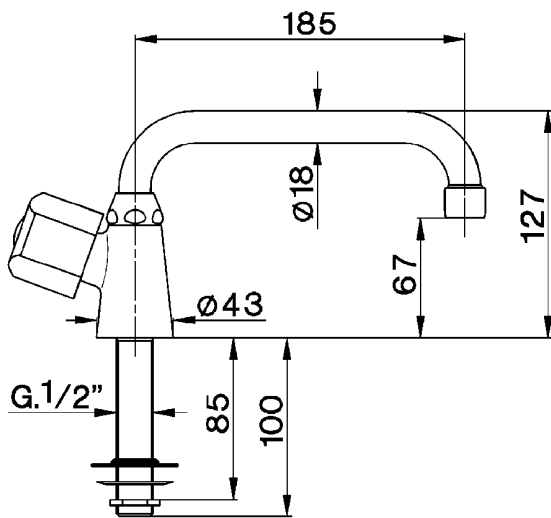

Pillar tap EVA_EV000750

MODEL **EV000750**

Pillar tap, without automatic pop-up waste, without handle

AVAILABLE FINISHINGS

CHARACTERISTICS

2026-04-05