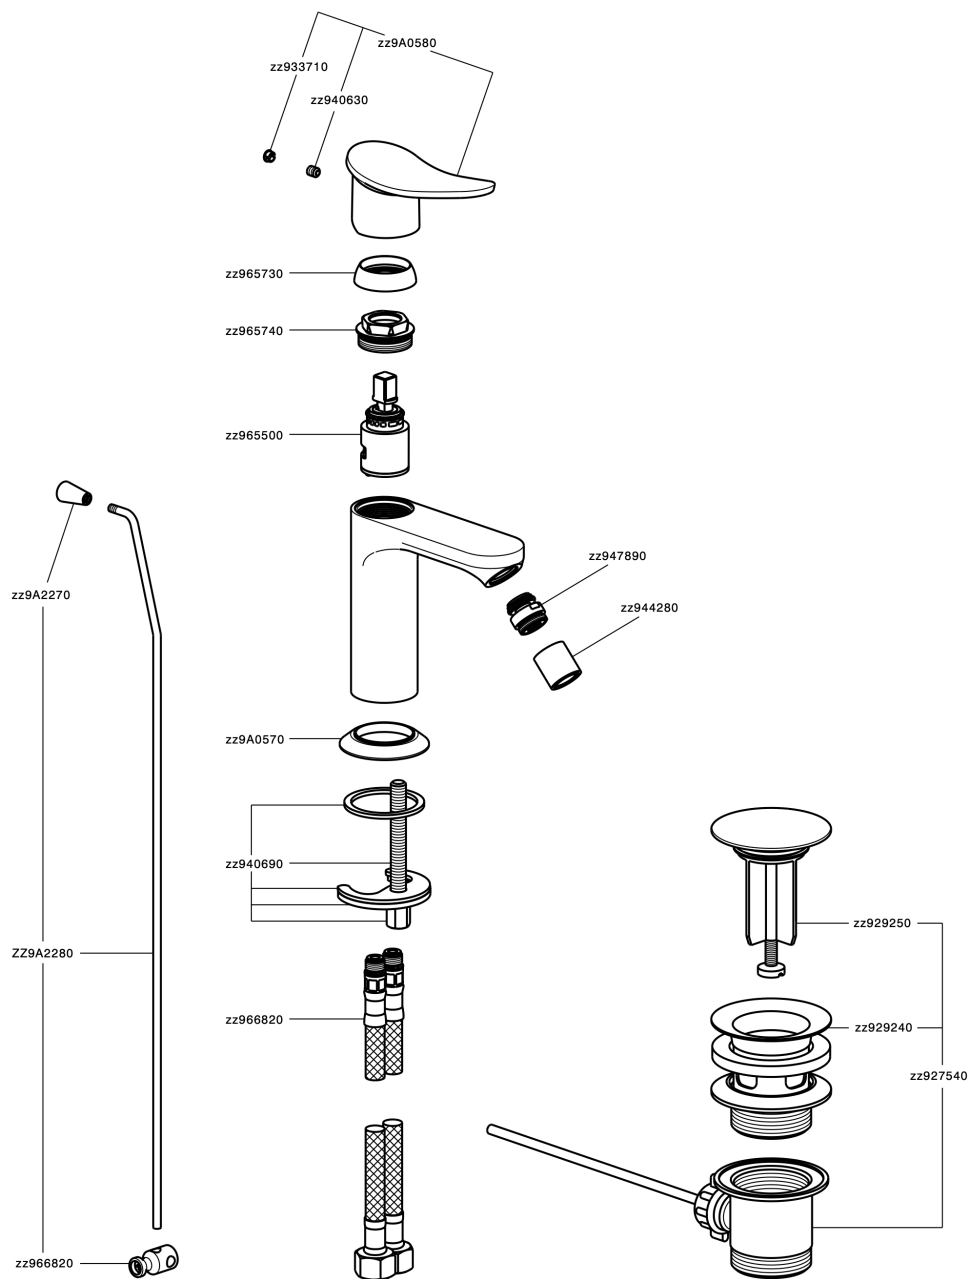

Single lever bidet mixer HARLOCK_HC000554

MODEL **HC000554**

Single lever bidet mixer, with 1" 1/4 automatic pop-up waste, G.3/8" stainless steel flexible hoses

AVAILABLE FINISHINGS

-  **21** 21 Chrome
-  **2P** 2P Rose Gold
-  **2Q** 2Q Black Titanium
-  **40** 40 Matt Black
-  **4Q** 4Q Matt White
-  **6T** 6T Chrome/Matt Black

CHARACTERISTICS

Cartridge Spare Parts **ZZ96550000**

25 mm Cartridge

Single lever bidet mixer HARLOCK_HC000554

HC000554

<https://en.huberitalia.com/single-lever-bidet-mixer-harlock-hc000554>

2026-06-13