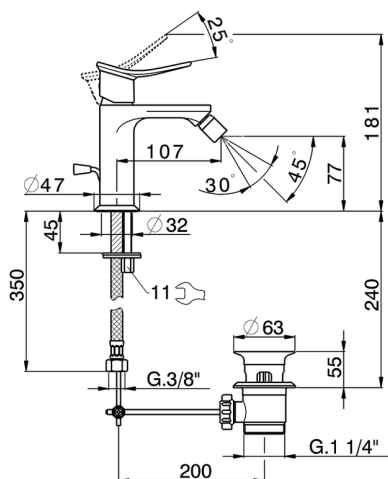

## Single lever bidet mixer HARLOCK\_HC000554

MODEL **HC000554**

Single lever bidet mixer, with 1" 1/4 automatic pop-up waste, G.3/8" stainless steel flexible hoses

### CHARACTERISTICS

Cartridge Spare Parts **ZZ96550000**

**25 mm Cartridge**

## Single lever bidet mixer HARLOCK\_HC000554

HC000554

<https://en.huberitalia.com/single-lever-bidet-mixer-harlock-hc000554>

2026-06-15