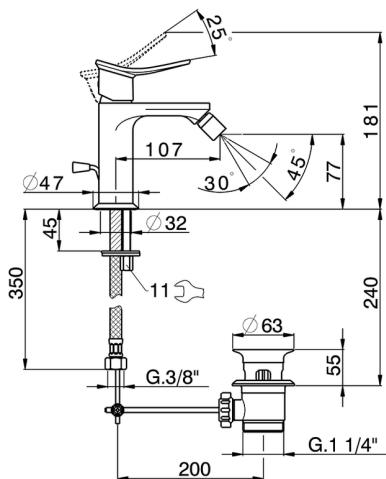

Single lever bidet mixer HARLOCK_HC000554

MODEL **HC000554**

Single lever bidet mixer, with 1" 1/4 automatic pop-up waste, G.3/8" stainless steel flexible hoses

AVAILABLE FINISHINGS

-  **21** 21 Chrome
-  **2P** 2P Rose Gold
-  **2Q** 2Q Black Titanium
-  **40** 40 Matt Black
-  **4Q** 4Q Matt White
-  **6T** 6T Chrome/Matt Black

CHARACTERISTICS

Cartridge Spare Parts **ZZ96550000**

25 mm Cartridge

Single lever bidet mixer HARLOCK_HC000554

HC000554

<https://en.huberitalia.com/single-lever-bidet-mixer-harlock-hc000554>

2026-06-09