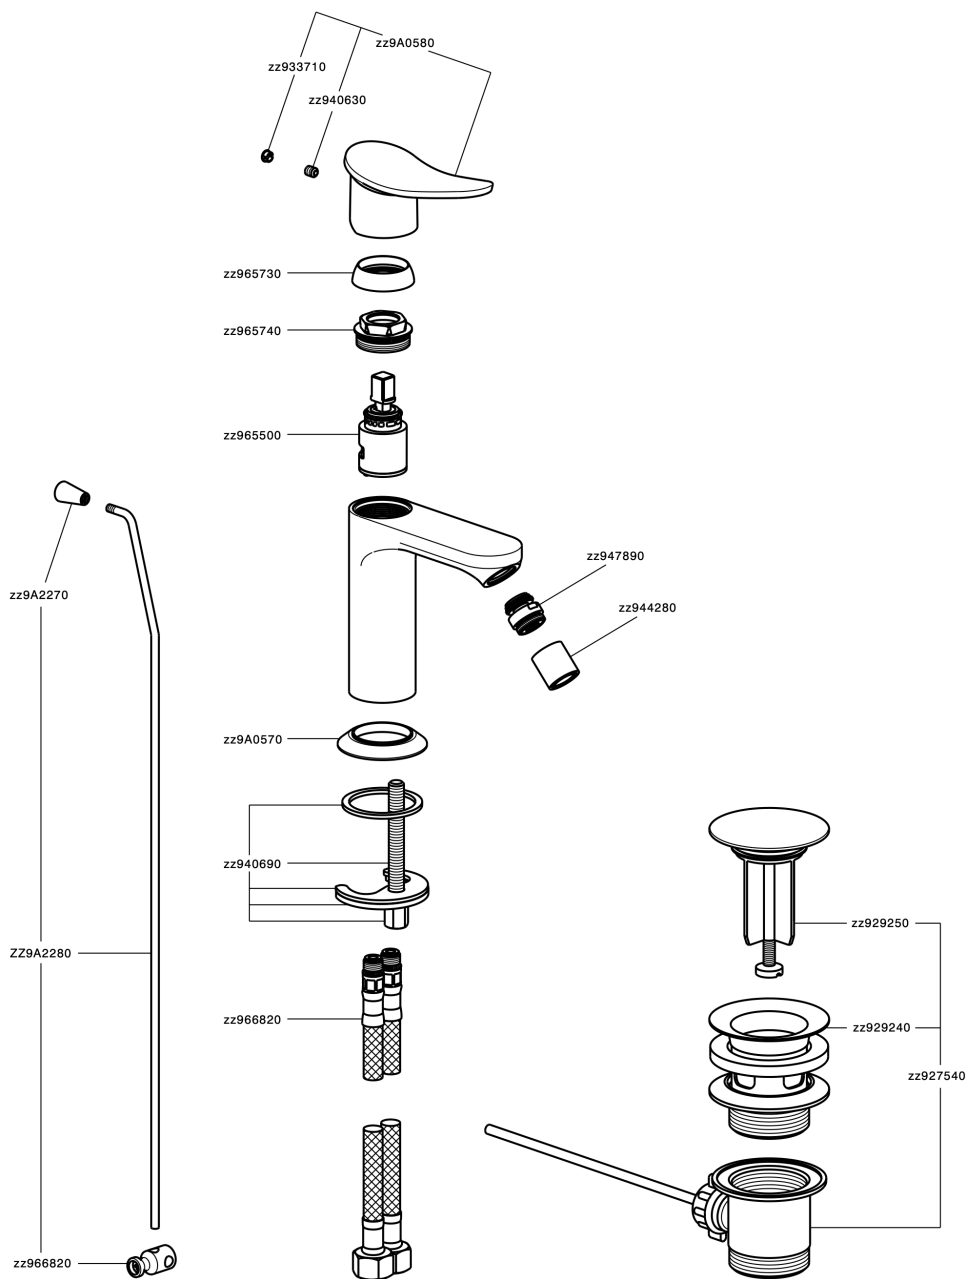

## Single lever bidet mixer HARLOCK\_HC000554

MODEL **HC000554**

Single lever bidet mixer, with 1" 1/4 automatic pop-up waste, G.3/8" stainless steel flexible hoses

### CHARACTERISTICS

Cartridge Spare Parts **ZZ96550000**

**25 mm Cartridge**

## Single lever bidet mixer HARLOCK\_HC000554

HC000554

<https://en.huberitalia.com/single-lever-bidet-mixer-harlock-hc000554>

2026-06-15