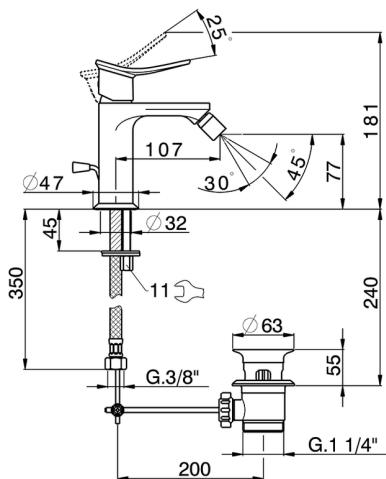

Single lever bidet mixer HARLOCK_HC000554

MODEL **HC000554**

Single lever bidet mixer, with 1" 1/4 automatic pop-up waste, G.3/8" stainless steel flexible hoses

AVAILABLE FINISHINGS

-  **21** 21 Chrome
-  **2P** 2P Rose Gold
-  **2Q** 2Q Black Titanium
-  **40** 40 Matt Black
-  **4Q** 4Q Matt White
-  **6T** 6T Chrome/Matt Black

CHARACTERISTICS

Cartridge Spare Parts **ZZ96550000**

25 mm Cartridge

Single lever bidet mixer HARLOCK_HC000554

HC000554

<https://en.huberitalia.com/single-lever-bidet-mixer-harlock-hc000554>

2026-06-13