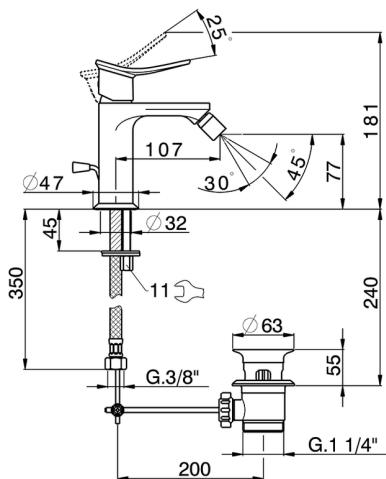

## Single lever bidet mixer HARLOCK\_HC000554

MODEL **HC000554**

Single lever bidet mixer, with 1" 1/4 automatic pop-up waste, G.3/8" stainless steel flexible hoses

### CHARACTERISTICS

Cartridge Spare Parts **ZZ96550000**

**25 mm Cartridge**

## Single lever bidet mixer HARLOCK\_HC000554

HC000554

<https://en.huberitalia.com/single-lever-bidet-mixer-harlock-hc000554>

2026-06-30