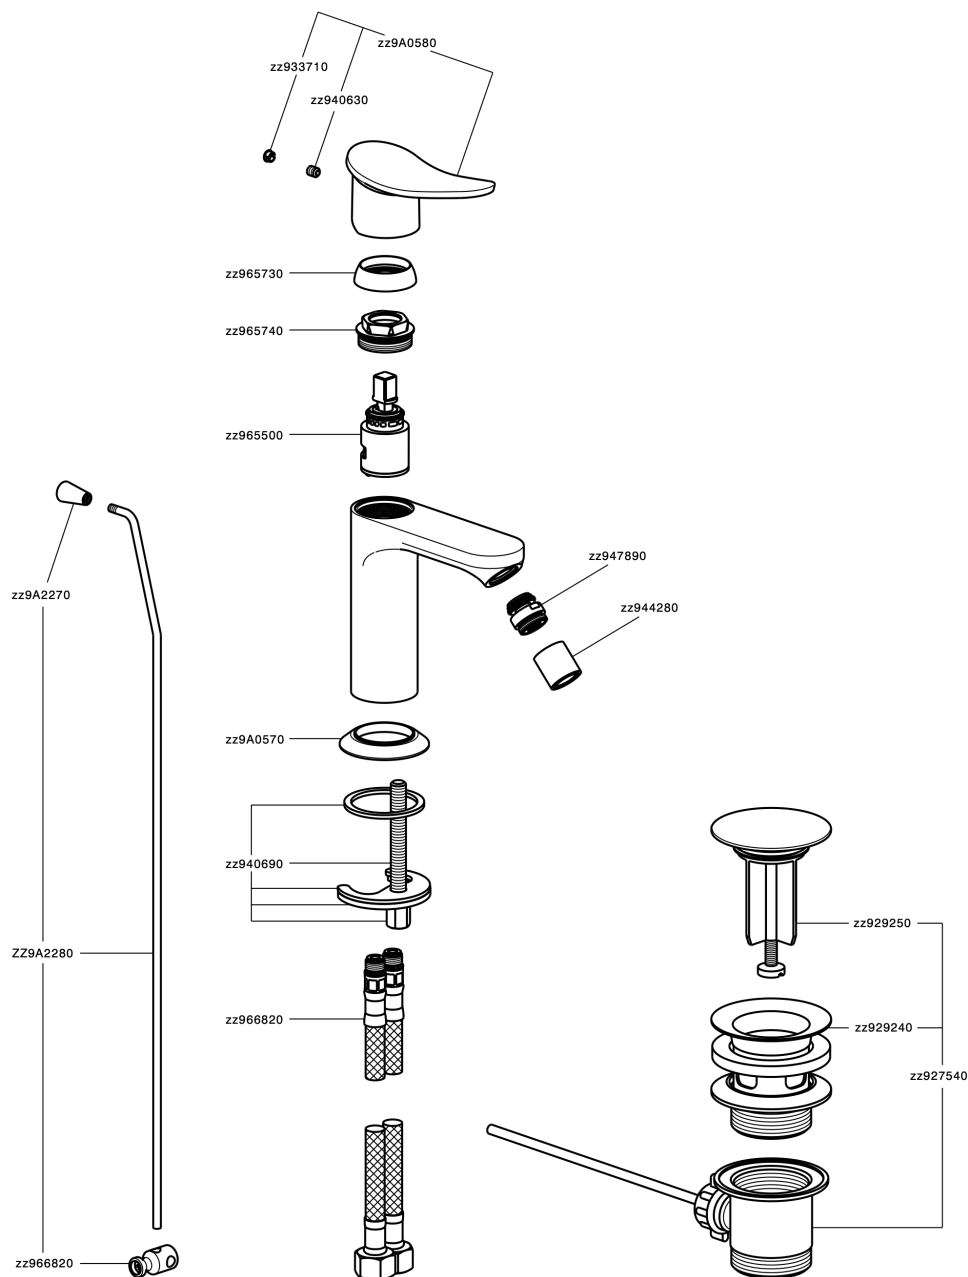

## Single lever bidet mixer HARLOCK\_HC000554

MODEL **HC000554**

Single lever bidet mixer, with 1" 1/4 automatic pop-up waste, G.3/8" stainless steel flexible hoses

### CHARACTERISTICS

Cartridge Spare Parts **ZZ96550000**

**25 mm Cartridge**

## Single lever bidet mixer HARLOCK\_HC000554

HC000554

<https://en.huberitalia.com/single-lever-bidet-mixer-harlock-hc000554>

2026-04-10