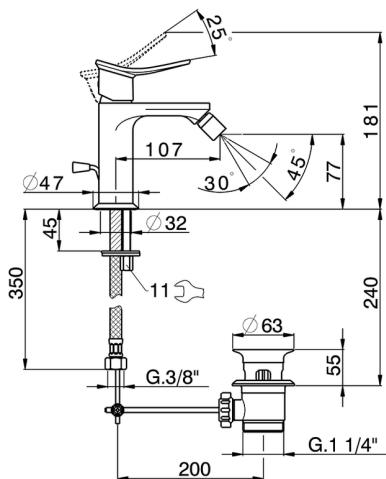

## Single lever bidet mixer HARLOCK\_HC000554

MODEL **HC000554**

Single lever bidet mixer, with 1" 1/4 automatic pop-up waste, G.3/8" stainless steel flexible hoses

### CHARACTERISTICS

Cartridge Spare Parts **ZZ96550000**

**25 mm Cartridge**

## Single lever bidet mixer HARLOCK\_HC000554

HC000554

<https://en.huberitalia.com/single-lever-bidet-mixer-harlock-hc000554>

2026-04-10