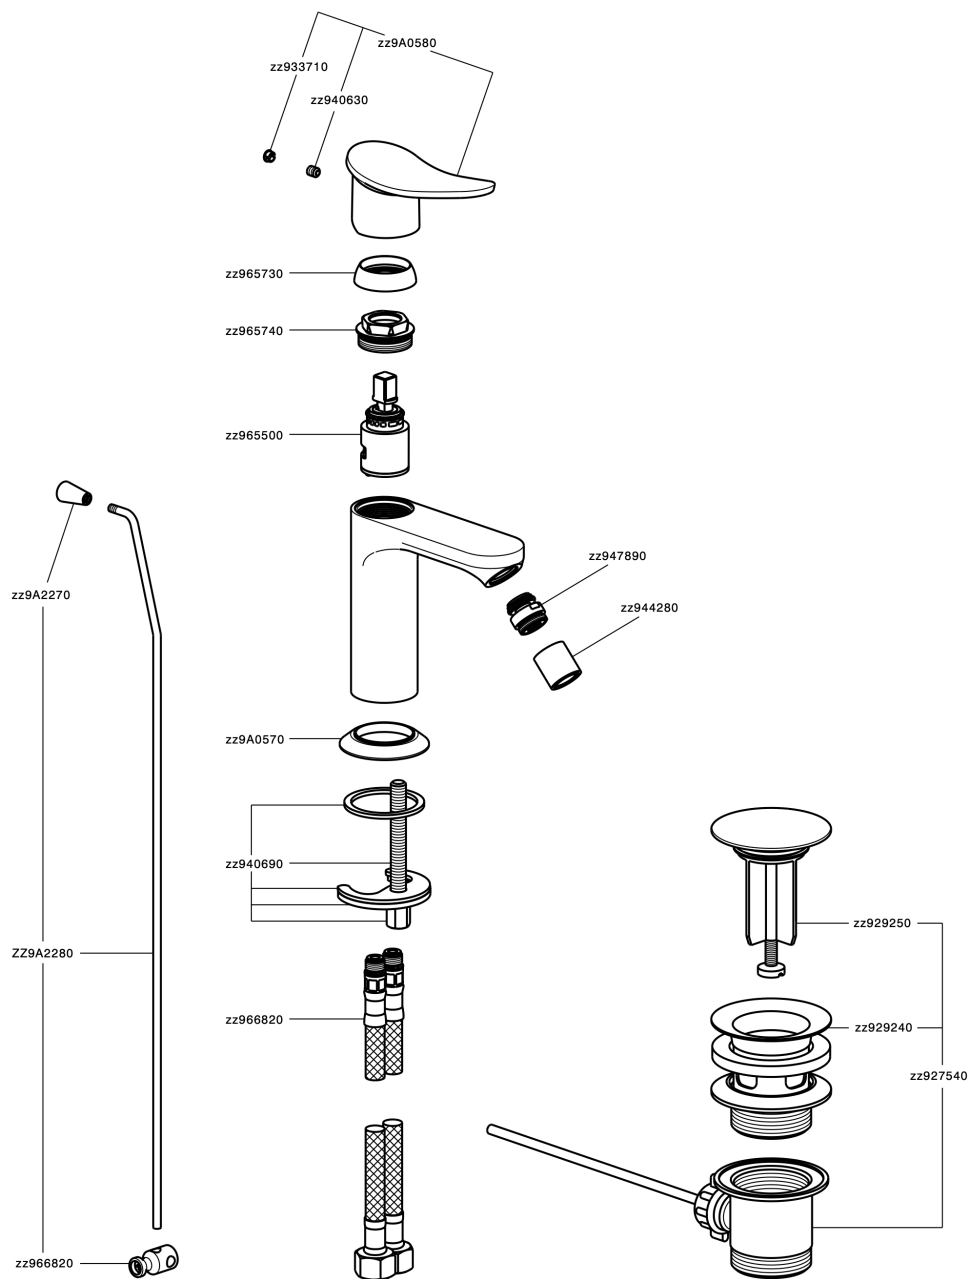

## Single lever bidet mixer HARLOCK\_HC000554

MODEL **HC000554**

Single lever bidet mixer, with 1" 1/4 automatic pop-up waste, G.3/8" stainless steel flexible hoses

### CHARACTERISTICS

Cartridge Spare Parts **ZZ96550000**

**25 mm Cartridge**

## Single lever bidet mixer HARLOCK\_HC000554

HC000554

<https://en.huberitalia.com/single-lever-bidet-mixer-harlock-hc000554>

2026-06-30